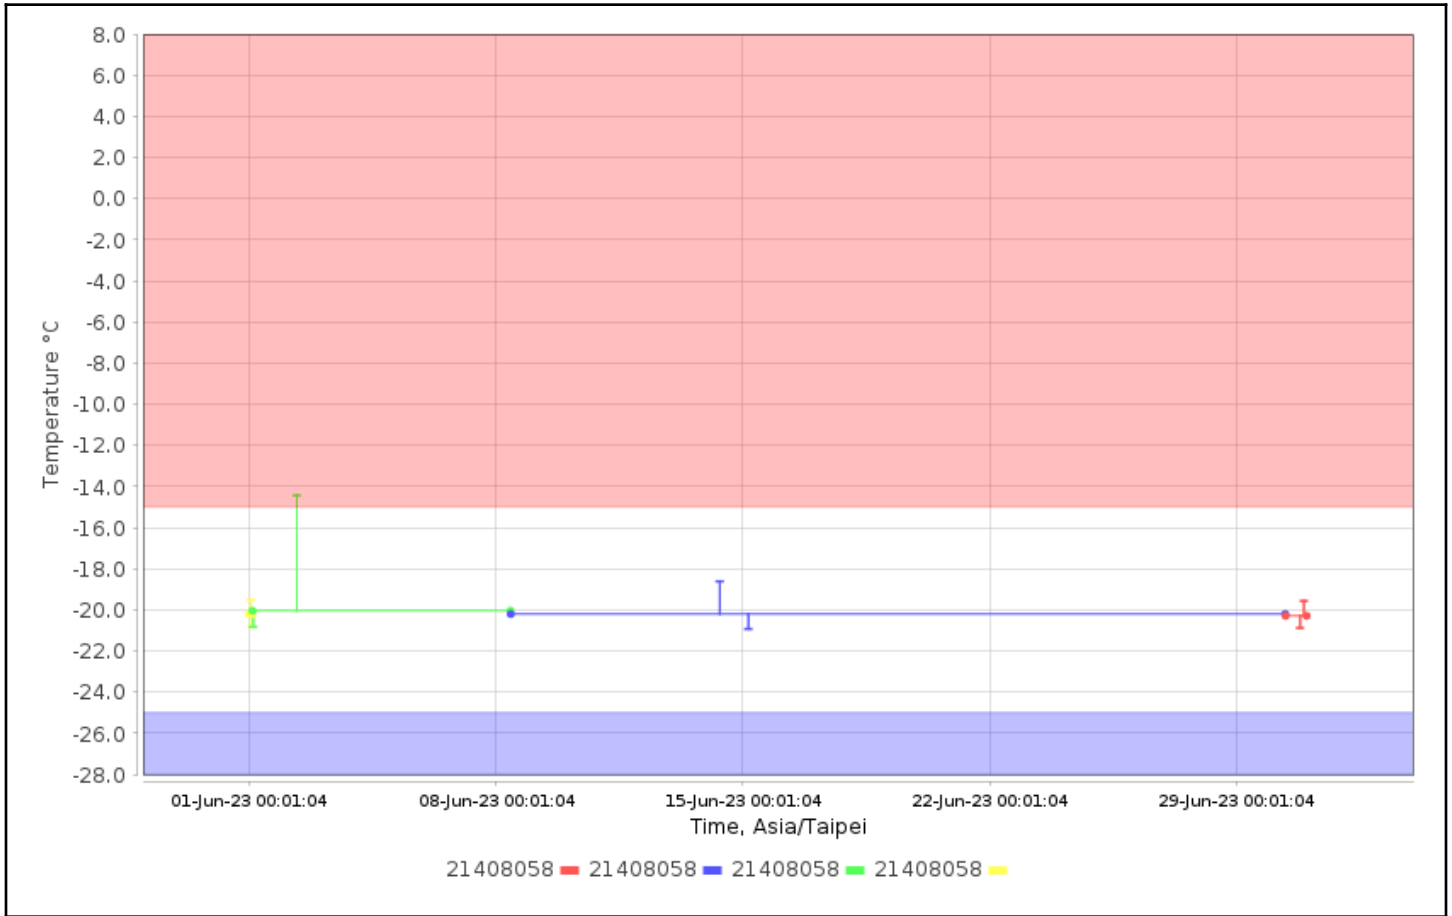

Configuration Names:

Device Types: All

Serial Numbers: 21408058

User Names:

Check for High Alarms: No

Check for Low Alarms: No

Roles:

Trip Info:

Dates: Config Since

Data Range: Between 01-Jun-2023 00:00:00 and 01-Jul-2023 00:00:00

Data Includes Segmented Loggers: No

Graphs - Asia/Taipei

Temperature Multi-Graph

Temperature Alarm Summary

| Alarm Type | Number Of Alarmed Loggers |
|-------------------|---------------------------|
| Primary High | 1 |
| Primary Low | 0 |
| Primary High/Low | 0 |
| Probe Disconnect | 0 |
| Cloud High | 0 |
| Cloud Low | 0 |
| Cloud MKT High | 0 |
| Cloud MKT Low | 0 |
| Cloud Trip Length | 0 |

| Logger | User | Type | Out of Range Date | In Range Date | Duration | Max/Min, °C |
|-------------------------------|------------------------------------|------------------------------|----------------------|----------------------|----------|-------------|
| 21408058 21408058 CX402 | CX5000-21024783 CX5000 21024783 | High Alarm (Single Point) | 02-Jun-2023 08:40:54 | 02-Jun-2023 08:50:54 | 10m | -14.43 |

Tabular Data - Temperature

| Logger | Trip Information | Trip Length | Max, °C | Min, °C | Mean, °C | STD, °C | MKT, °C |
|-------------------------------|------------------------------------|--------------|---------|---------|----------|---------|---------|
| 21408058 21408058 CX402 | Configured by: CX5000- 21024783 | 7d7h45m20s | -14.43 | -20.83 | -20.04 | 0.44 | -20.04 |
| 21408058 21408058 CX402 | Configured by: CX5000- 21024783 | 16h56m28s | -19.56 | -20.88 | -20.29 | 0.43 | -20.29 |
| 21408058 21408058 CX402 | Configured by: CX5000- 21024783 | 21d23h8m53s | -18.61 | -20.93 | -20.20 | 0.45 | -20.20 |
| 21408058 21408058 CX402 | Configured by: CX5000- 21024783 | 30d23h51m34s | -19.51 | -20.83 | -20.21 | 0.45 | -20.21 |