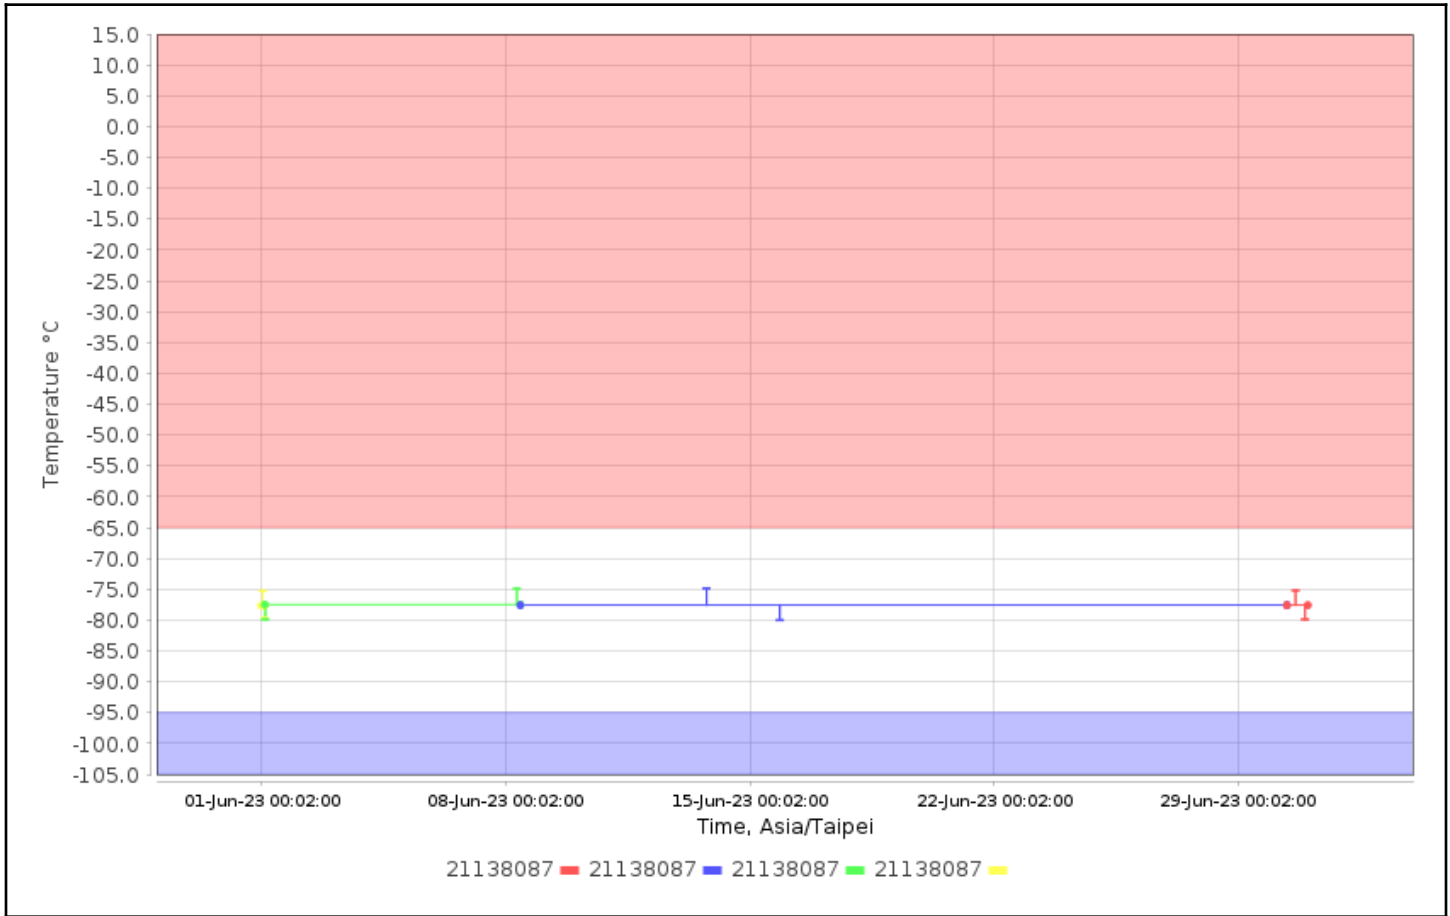

Graphs - Asia/Taipei

Temperature Multi-Graph