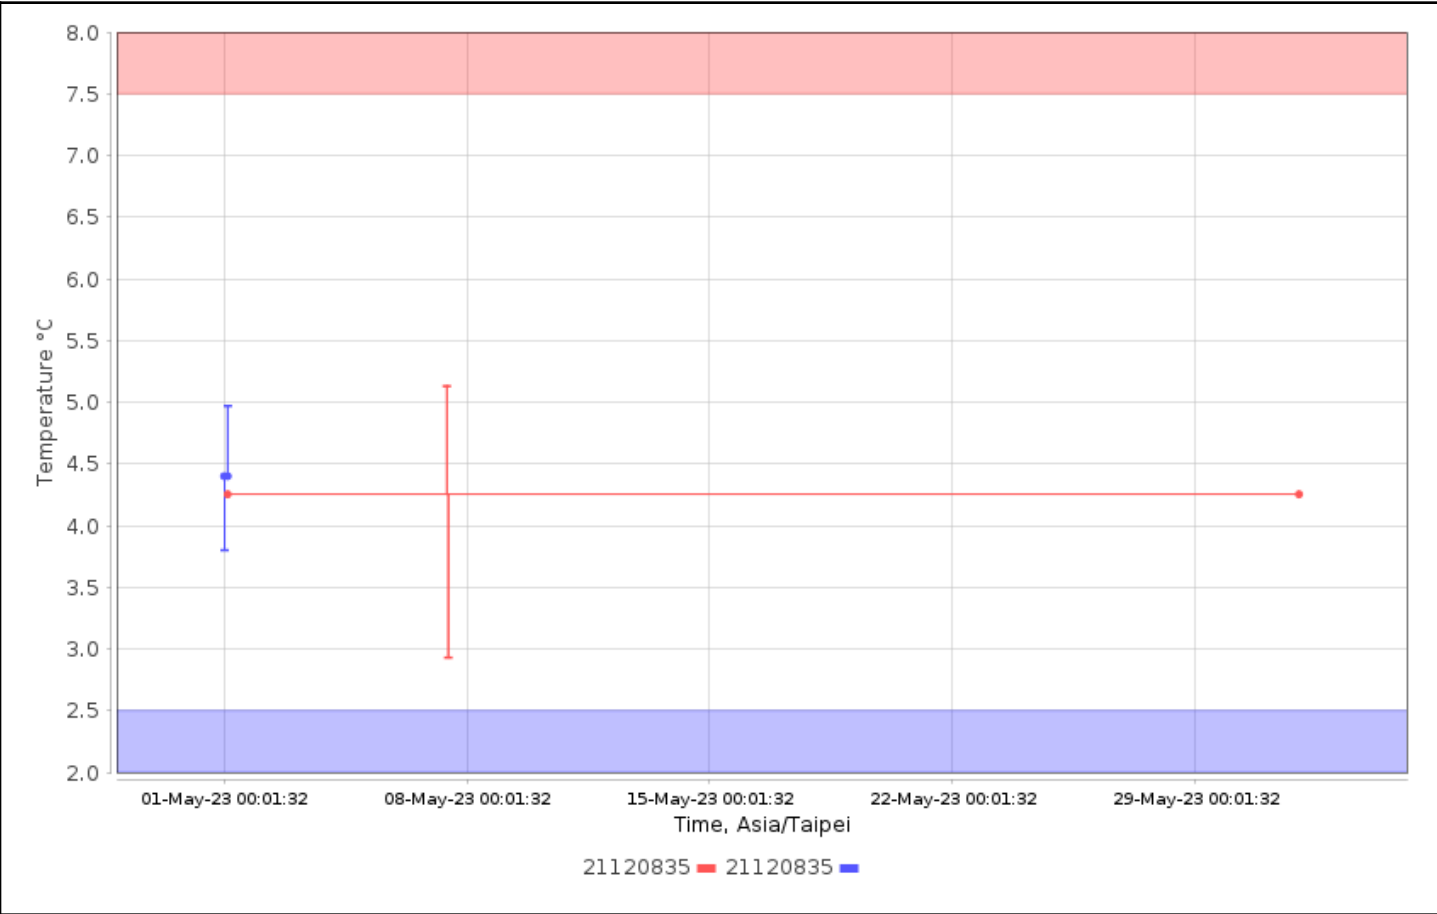

Configuration Names:

Device Types: All

Serial Numbers: 21120835

User Names:

Check for High Alarms: No

Check for Low Alarms: No

Roles:

Trip Info:

Dates: Config Since

Data Range: Between 01-May-2023 00:00:00 and 01-Jun-2023 00:00:00

Data Includes Segmented Loggers: No

Graphs - Asia/Taipei

Temperature Multi-Graph

Temperature Alarm Summary

No Data Found

Tabular Data - Temperature

Logger	Trip Information	Trip Length	Max, °C	Min, °C	Mean, °C	STD, °C	MKT, °C
21120835 21120835 CX402	Configured by: CX5000- 21024783	31d22s	5.13	2.93	4.25	0.46	4.25
21120835 21120835 CX402	Configured by: CX5000- 21024783	30d2s	4.97	3.80	4.40	0.44	4.40