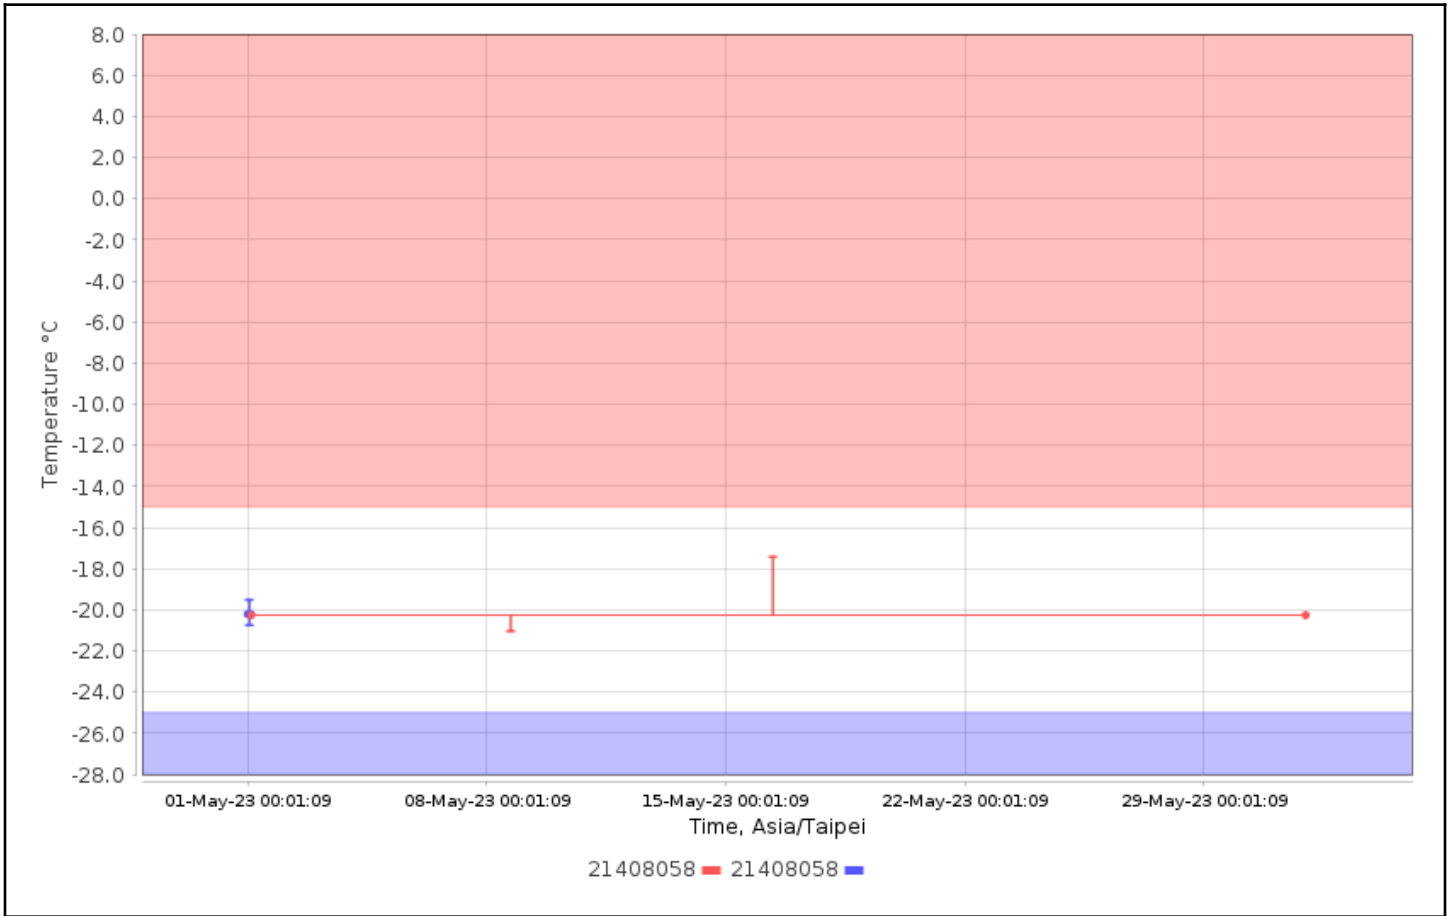

Graphs - Asia/Taipei

Temperature Multi-Graph