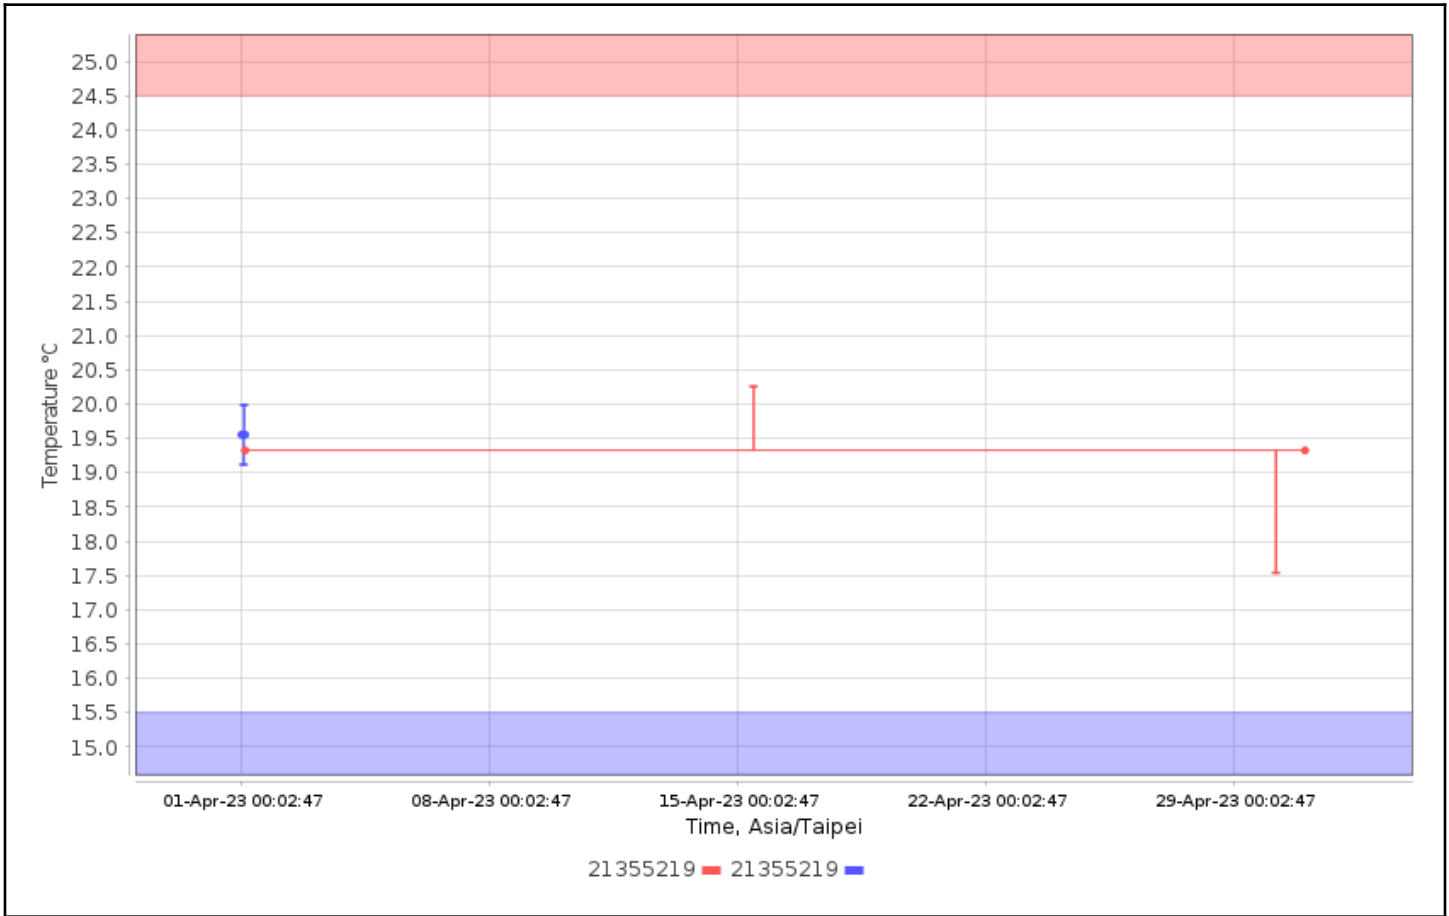

Configuration Names:

Device Types: All

Serial Numbers: 21355219

User Names:

Check for High Alarms: No

Check for Low Alarms: No

Roles:

Trip Info:

Dates: Config Since

Data Range: Between 01-Apr-2023 00:00:00 and 01-May-2023 00:00:00

Data Includes Segmented Loggers: No

Graphs - Asia/Taipei

Temperature Multi-Graph

Humidity Multi-Graph

Temperature Alarm Summary

No Data Found

Tabular Data - Temperature

Logger	Trip Information	Trip Length	Max, °C	Min, °C	Mean, °C	STD, °C	MKT, °C
21355219 21355219 CX450	Configured by: CX5000- 21024783	29d23h59m46s	20.26	17.54	19.33	0.51	19.33
21355219 21355219 CX450	Configured by: CX5000- 21024783	14d17h22m57s	19.99	19.12	19.55	0.20	19.55

Tabular Data - Humidity

Logger	Trip Information	Trip Length	Max, %	Min, %	Mean, %	STD, %
21355219 21355219 CX450	Configured by: CX5000- 21024783	29d23h59m46s	78.13	52.80	68.63	4.71
21355219 21355219 CX450	Configured by: CX5000- 21024783	14d17h22m57s	73.09	63.78	69.64	3.00