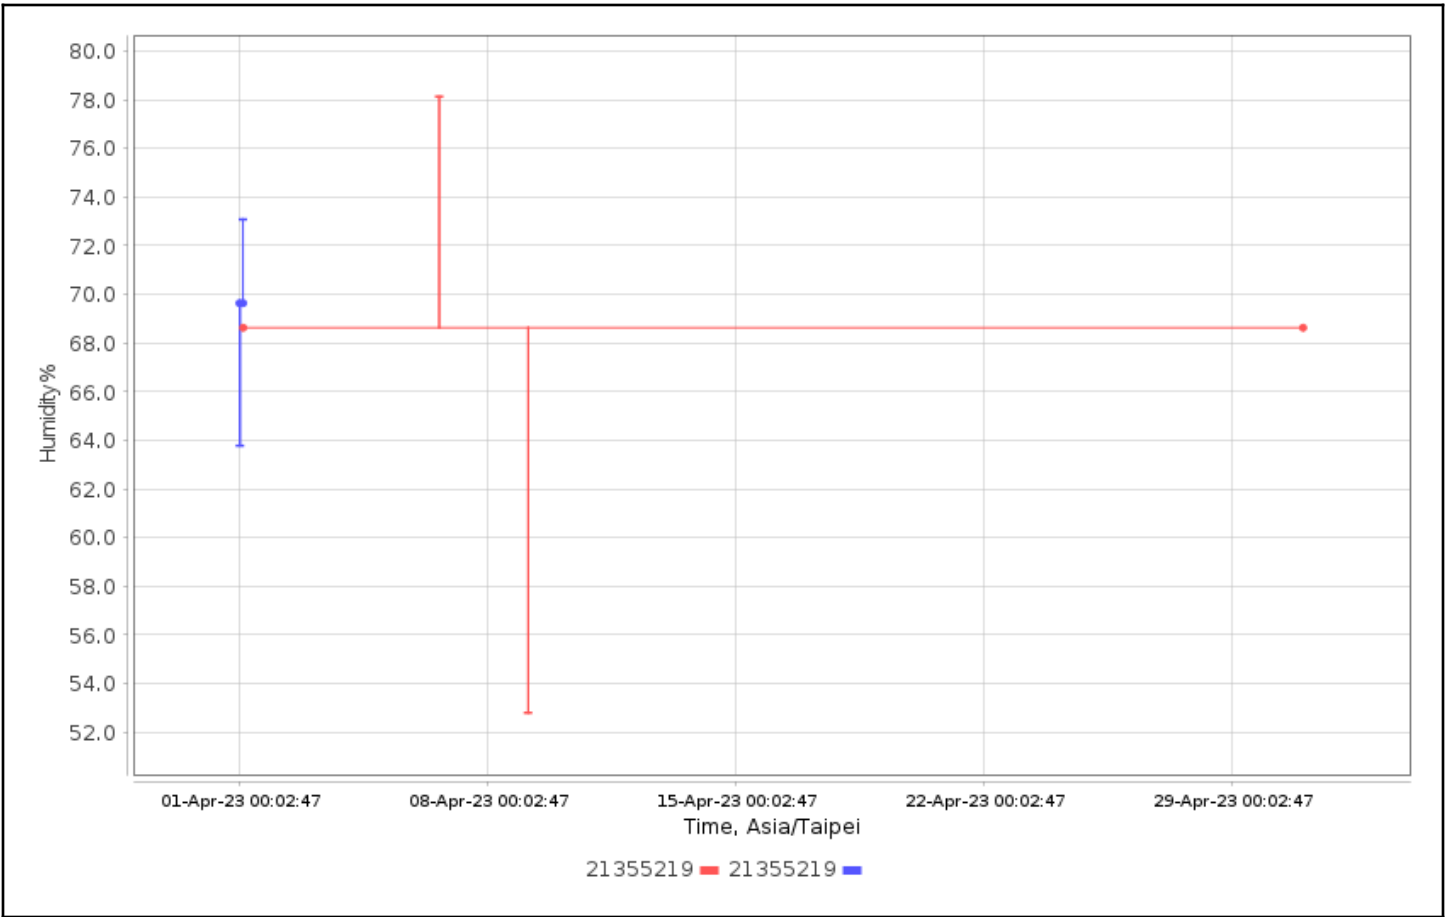

Dates: Config Since

Data Range: Between 01-Apr-2023 00:00:00 and 01-May-2023 00:00:00

Data Includes Segmented Loggers: No

Graphs - Asia/Taipei

Temperature Multi-Graph

Humidity Multi-Graph

Temperature Alarm Summary

No Data Found

Tabular Data - Temperature

Logger	Trip Information	Trip Length	Max, °C	Min, °C	Mean, °C	STD, °C	MKT, °C
21355219 21355219 CX450	Configured by: CX5000- 21024783	29d23h59m46s	20.26	17.54	19.33	0.51	19.33
21355219 21355219 CX450	Configured by: CX5000- 21024783	14d17h22m57s	19.99	19.12	19.55	0.20	19.55

Tabular Data - Humidity

Logger	Trip Information	Trip Length	Max, %	Min, %	Mean, %	STD, %
21355219 21355219 CX450	Configured by: CX5000- 21024783	29d23h59m46s	78.13	52.80	68.63	4.71
21355219 21355219 CX450	Configured by: CX5000- 21024783	14d17h22m57s	73.09	63.78	69.64	3.00

Temperature Summary Statistics

Trip Info	Number of Loggers	Avg Length	Max Length	Min Length	Mean, °C	Std Dev, °C	Min, °C	Max, °C	MKT, °C	Time Above	Time Below
No Matching Value	2	22d8h41m 21s	29d23h59 m46s	14d17h22 m57s	19.33	0.51	17.54	20.26	19.33	0	0