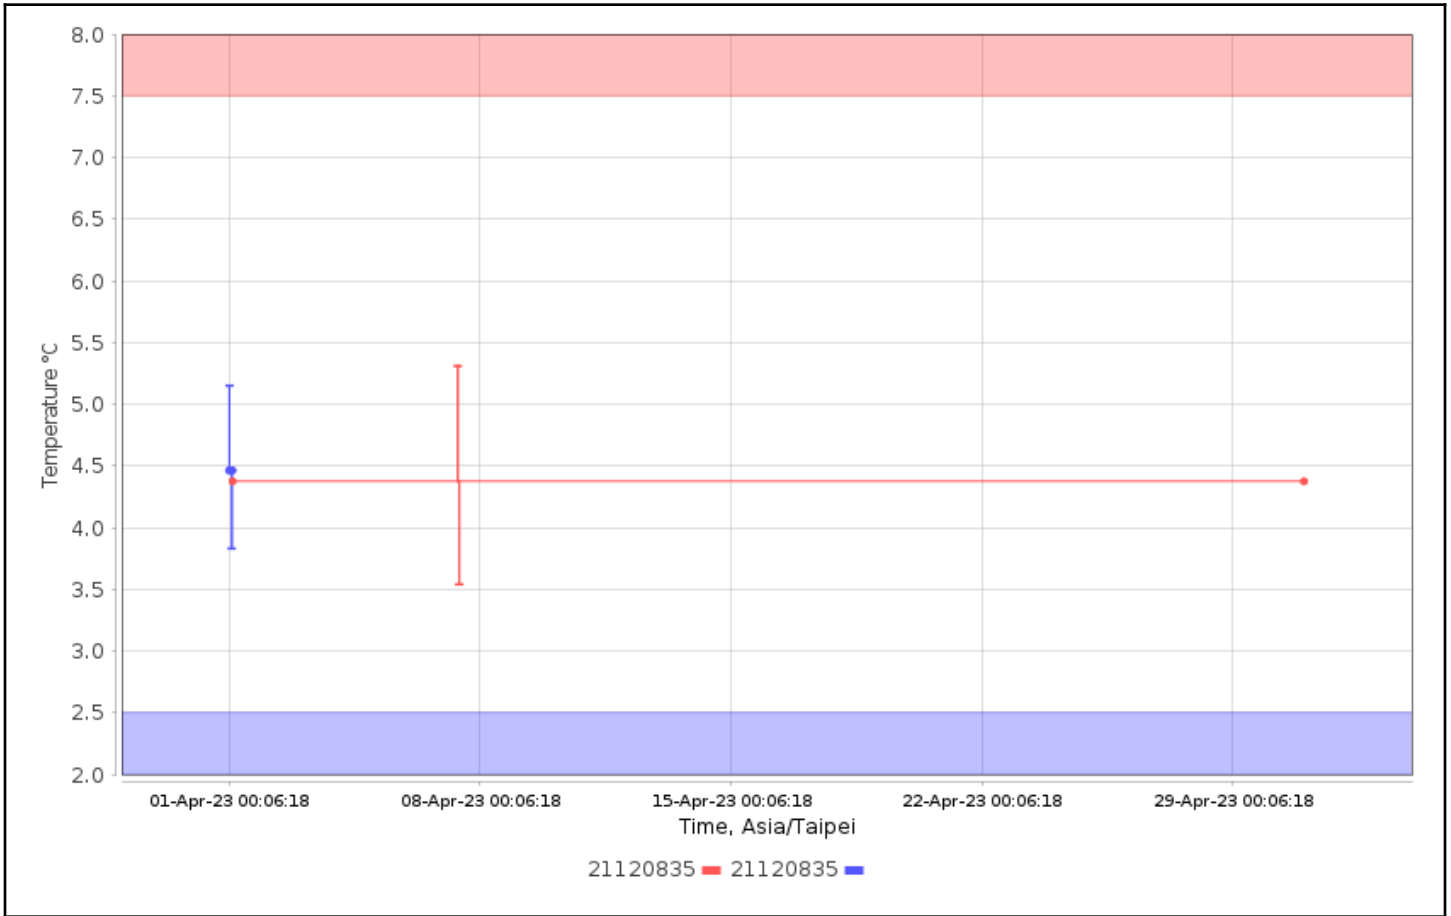

Graphs - Asia/Taipei

Temperature Multi-Graph