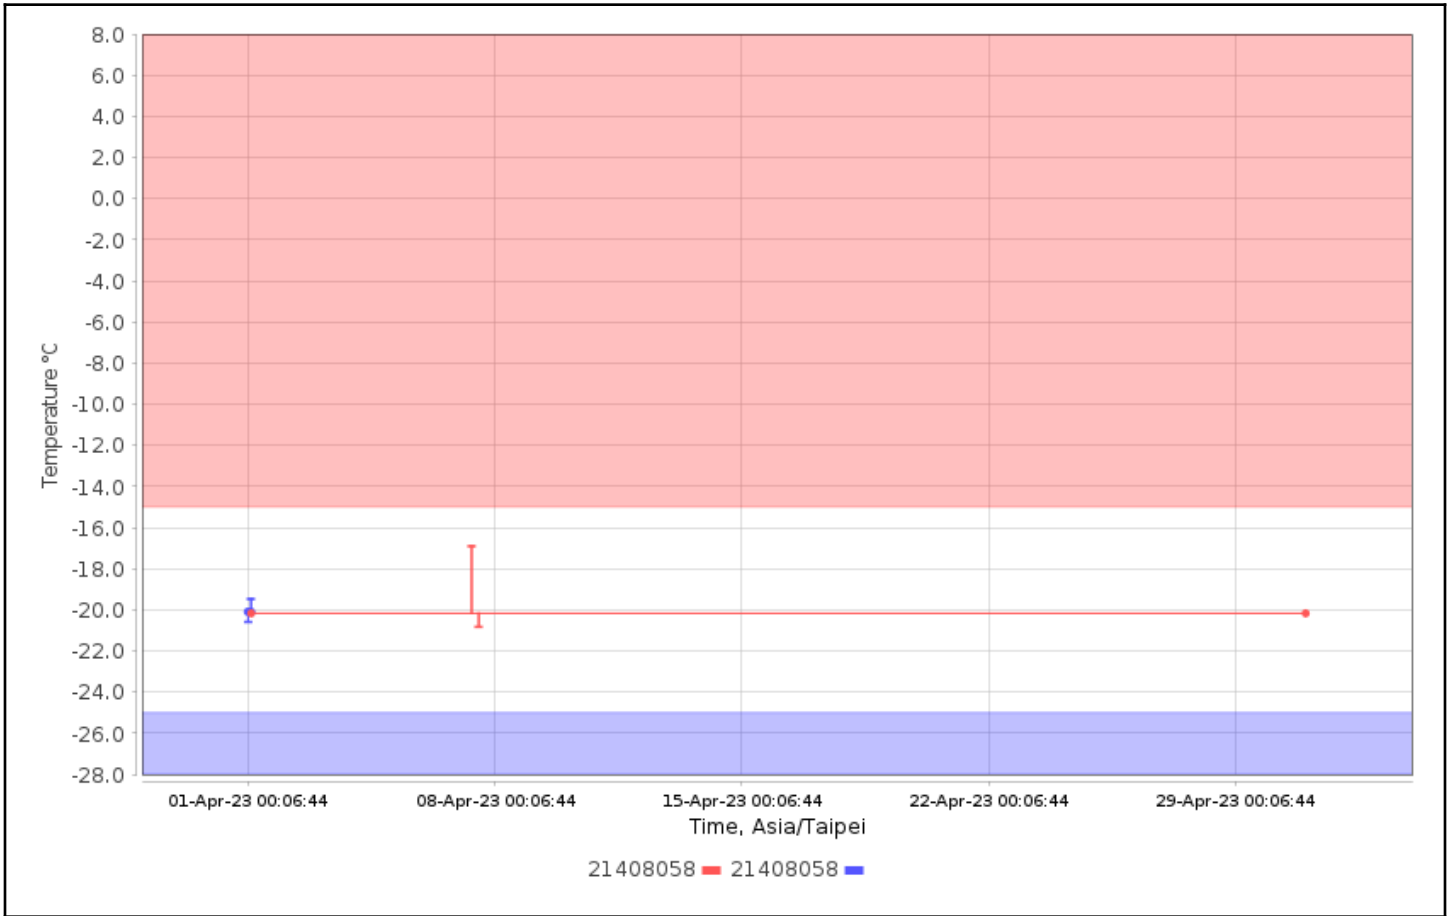

Graphs - Asia/Taipei

Temperature Multi-Graph