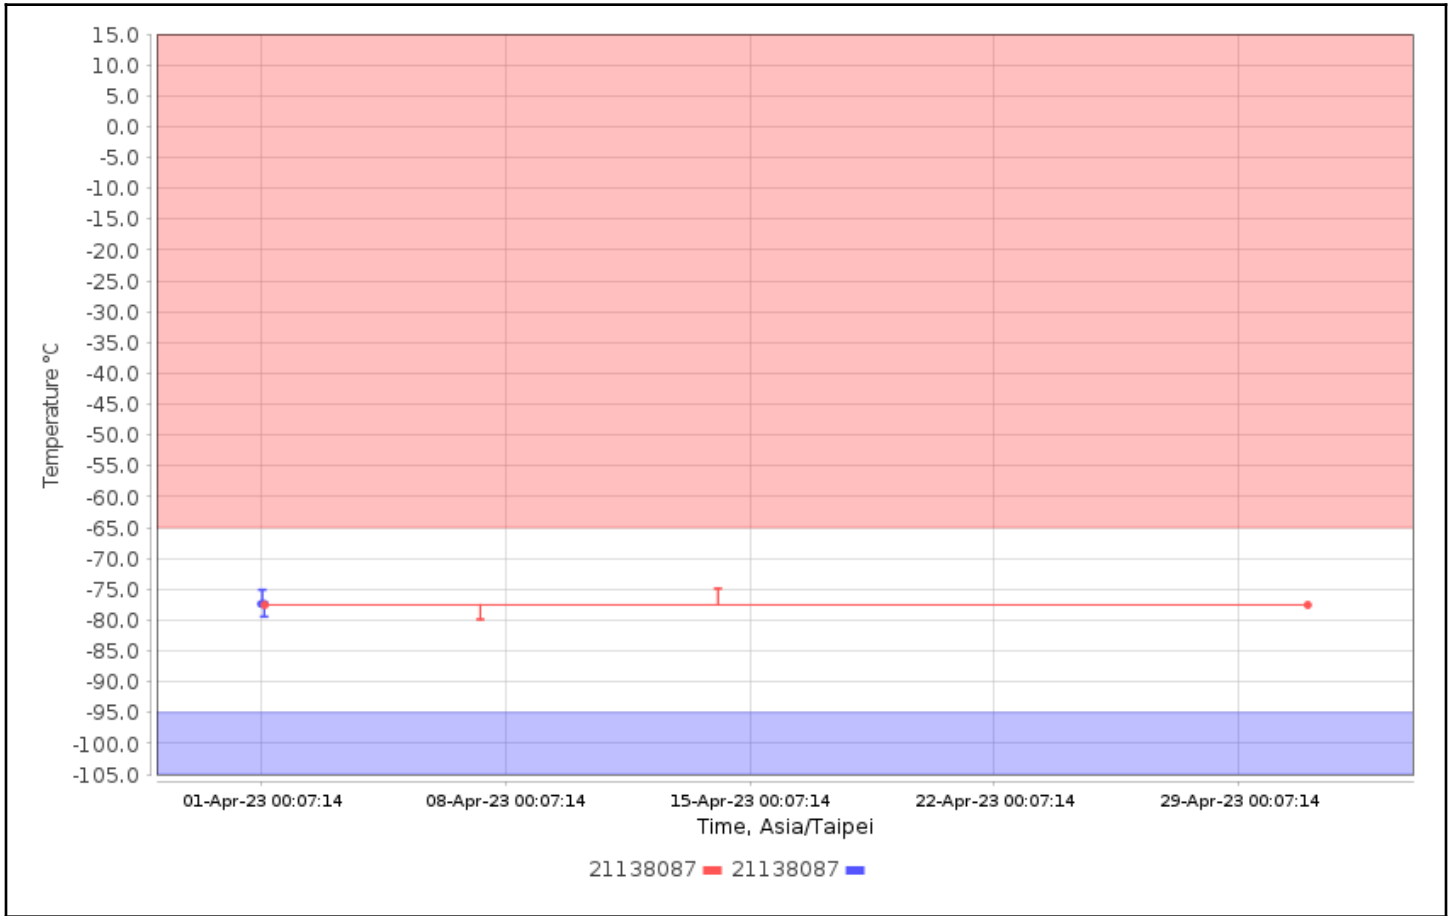

Configuration Names:

Device Types: All

Serial Numbers: 21138087

User Names:

Check for High Alarms: No

Check for Low Alarms: No

Roles:

Trip Info:

Dates: Config Since

Data Range: Between 01-Apr-2023 00:00:00 and 01-May-2023 00:00:00

Data Includes Segmented Loggers: No

Graphs - Asia/Taipei

Temperature Multi-Graph

Temperature Alarm Summary

No Data Found

Tabular Data - Temperature

Logger	Trip Information	Trip Length	Max, °C	Min, °C	Mean, °C	STD, °C	MKT, °C
21138087 21138087 CX405	Configured by: CX5000- 21024783	14d17h23m4s	-75.10	-79.43	-77.37	1.53	-77.38
21138087 21138087 CX405	Configured by: CX5000- 21024783	30d1m36s	-74.89	-79.89	-77.54	1.49	-77.55

Temperature Summary Statistics

Trip Info	Number of Loggers	Avg Length	Max Length	Min Length	Mean, °C	Std Dev, °C	Min, °C	Max, °C	MKT, °C	Time Above	Time Below
No Matching Value	2	22d8h42m 20s	30d1m36s	14d17h23 m4s	-77.54	1.49	-79.89	-74.89	-77.55	0	0