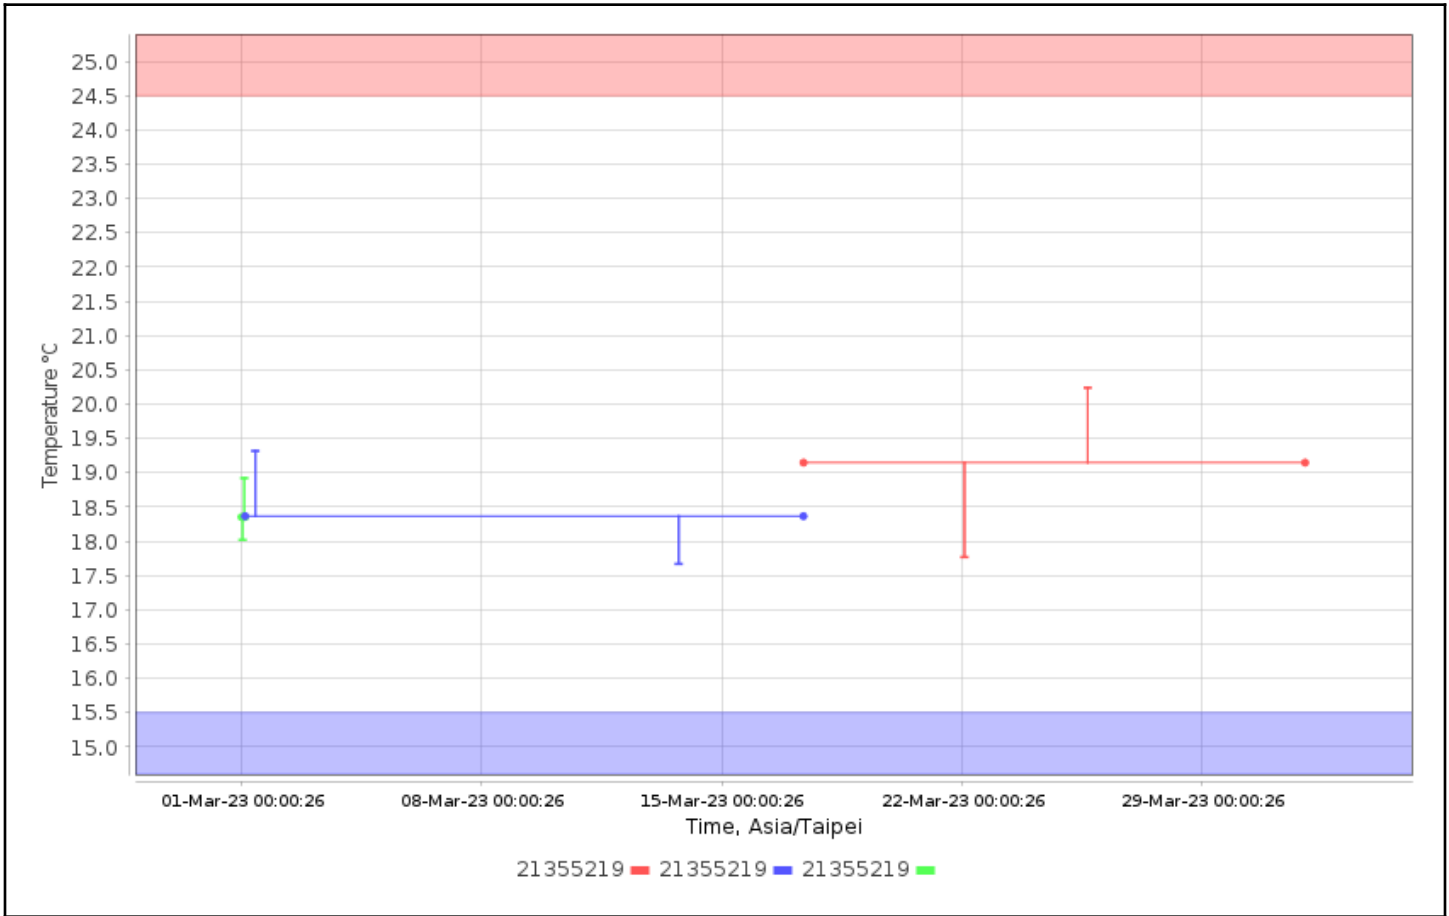

Graphs - Asia/Taipei

Temperature Multi-Graph