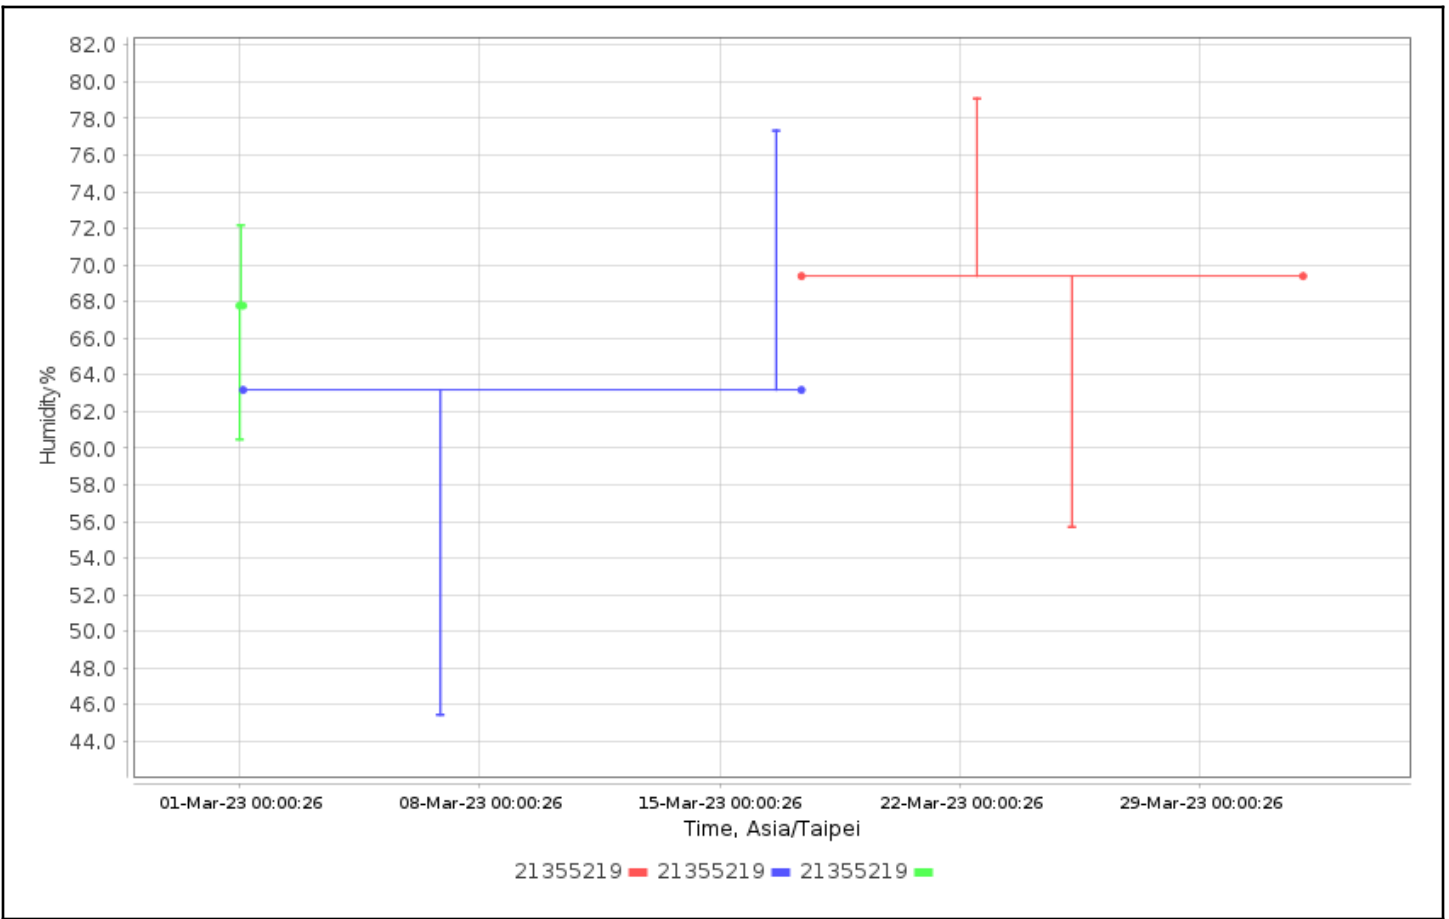

Humidity Multi-Graph