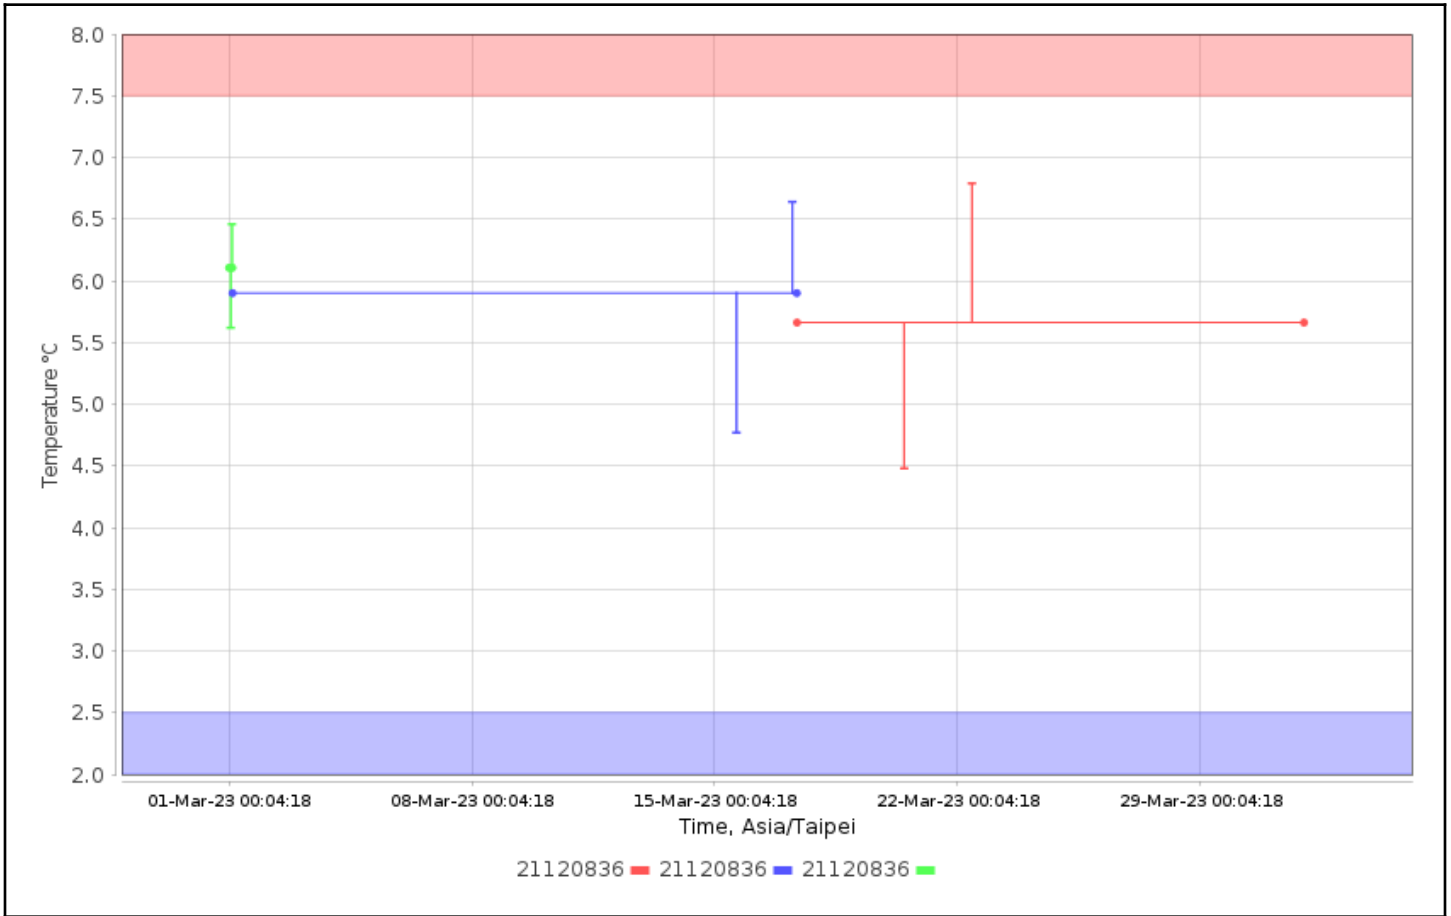

Configuration Names:

Device Types: All

Serial Numbers: 21120836

User Names:

Check for High Alarms: No

Check for Low Alarms: No

Roles:

Trip Info:

Dates: Config Since

Data Range: Between 01-Mar-2023 00:00:00 and 01-Apr-2023 00:00:00

Data Includes Segmented Loggers: No

Graphs - Asia/Taipei

Temperature Multi-Graph

Temperature Alarm Summary

No Data Found

Tabular Data - Temperature

Logger	Trip Information	Trip Length	Max, °C	Min, °C	Mean, °C	STD, °C	MKT, °C
21120836 21120836 CX402	Configured by: CX5000- 21024783	16d6h37m56s	6.64	4.77	5.90	0.37	5.90
21120836 21120836 CX402	Configured by: CX5000- 21024783	10d8h45m31s	6.46	5.62	6.11	0.29	6.11
21120836 21120836 CX402	Configured by: CX5000- 21024783	14d17h22m20s	6.79	4.48	5.66	0.64	5.66

Temperature Summary Statistics

Trip Info	Number of Loggers	Avg Length	Max Length	Min Length	Mean, °C	Std Dev, °C	Min, °C	Max, °C	MKT, °C	Time Above	Time Below
No Matching Value	3	13d18h55m15s	16d6h37m56s	10d8h45m31s	5.79	0.53	4.48	6.79	5.79	0	0