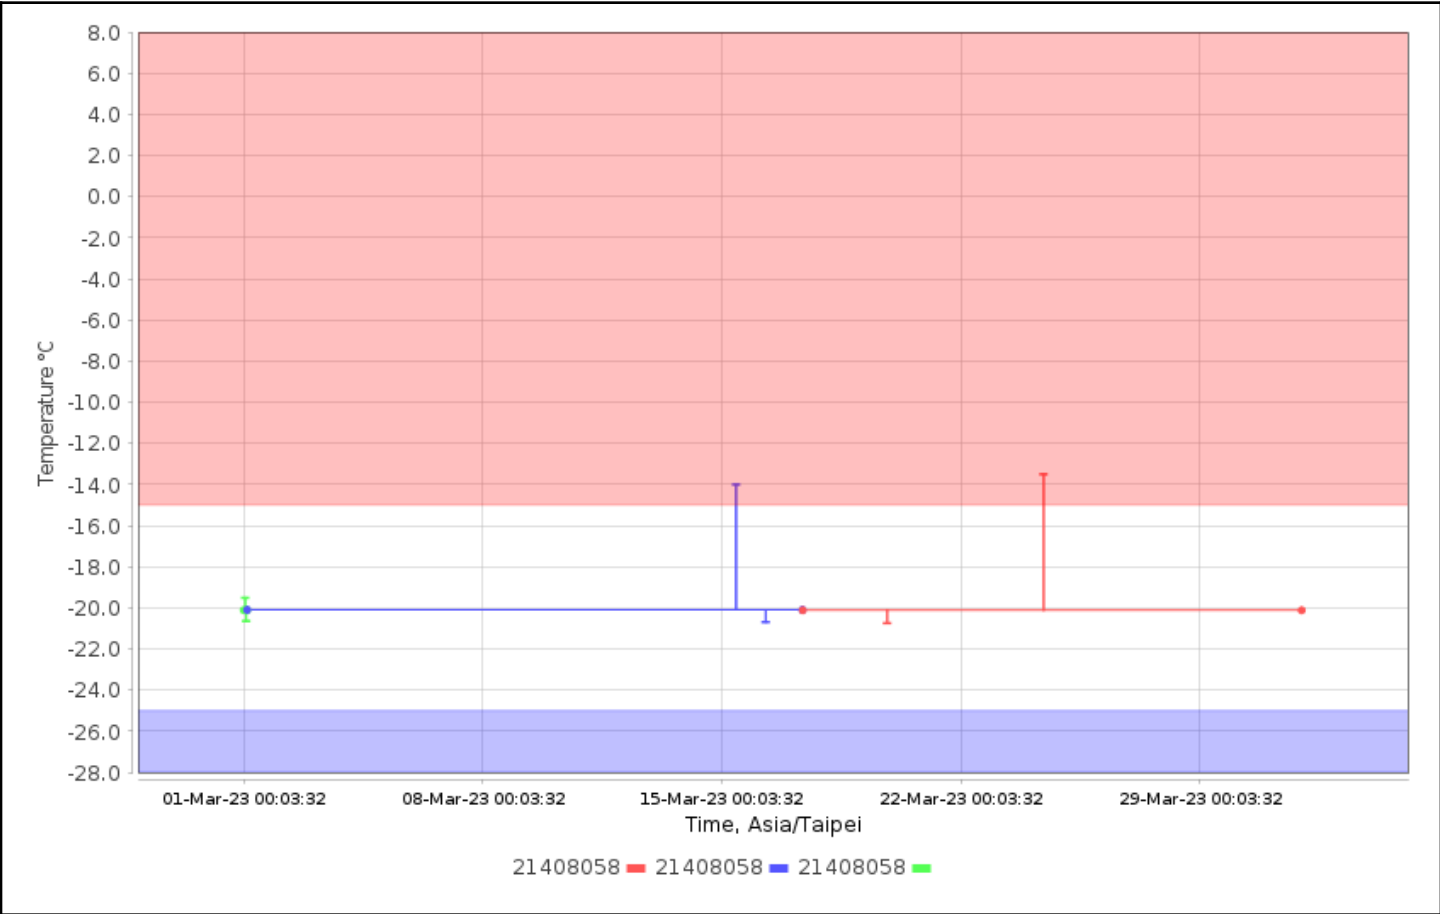

Configuration Names:

Device Types: All

Serial Numbers: 21408058

User Names:

Check for High Alarms: No

Check for Low Alarms: No

Roles:

Trip Info:

Dates: Config Since

Data Range: Between 01-Mar-2023 00:00:00 and 01-Apr-2023 00:00:00

Data Includes Segmented Loggers: No

Graphs - Asia/Taipei

Temperature Multi-Graph

Temperature Alarm Summary

Alarm Type	Number Of Alarmed Loggers
Primary High	2
Primary Low	0
Primary High/Low	0
Probe Disconnect	0
Cloud High	0
Cloud Low	0
Cloud MKT High	0
Cloud MKT Low	0
Cloud Trip Length	0

Logger	User	Type	Out of Range Date	In Range Date	Duration	Max/Min, °C
21408058 21408058 CX402	CX5000-21024783 CX5000 21024783	High Alarm (Single Point)	15-Mar-2023 10:11:39	15-Mar-2023 10:21:39	10m	-14.00
21408058 21408058 CX402	CX5000-21024783 CX5000 21024783	High Alarm (Single Point)	24-Mar-2023 10:26:45	24-Mar-2023 10:36:45	10m	-13.50

Logger	Trip Information	Trip Length	Max, °C	Min, °C	Mean, °C	STD, °C	MKT, °C
21408058 21408058 CX402	Configured by: CX5000- 21024783	10d8h44m10s	-19.51	-20.64	-20.11	0.39	-20.11
21408058 21408058 CX402	Configured by: CX5000- 21024783	14d17h23m25s	-13.50	-20.74	-20.11	0.43	-20.12
21408058 21408058 CX402	Configured by: CX5000- 21024783	16d6h29m22s	-14.00	-20.69	-20.10	0.48	-20.10