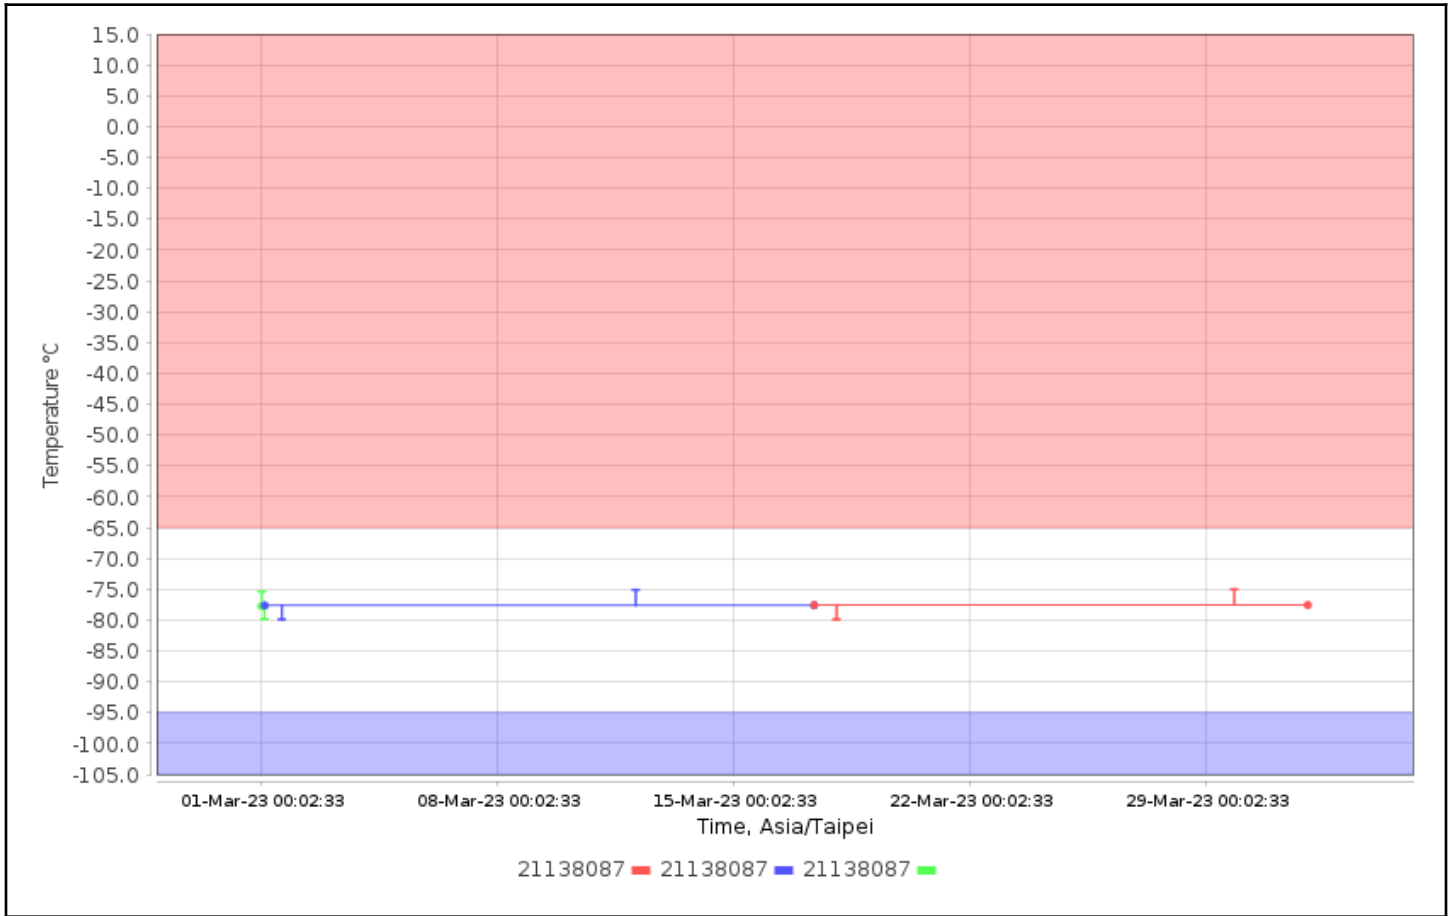

Configuration Names:

Device Types: All

Serial Numbers: 21138087

User Names:

Check for High Alarms: No

Check for Low Alarms: No

Roles:

Trip Info:

Dates: Config Since

Data Range: Between 01-Mar-2023 00:00:00 and 01-Apr-2023 00:00:00

Data Includes Segmented Loggers: No

Graphs - Asia/Taipei

Temperature Multi-Graph

Temperature Alarm Summary

No Data Found

Tabular Data - Temperature

| Logger | Trip Information | Trip Length | Max, °C | Min, °C | Mean, °C | STD, °C | MKT, °C |
|-------------------------------|------------------------------------|-------------|---------|---------|----------|---------|---------|
| 21138087 21138087 CX405 | Configured by: CX5000- 21024783 | 10d8h49m23s | -75.35 | -79.80 | -77.74 | 1.51 | -77.75 |
| 21138087 21138087 CX405 | Configured by: CX5000- 21024783 | 16d6h35m11s | -75.10 | -79.89 | -77.60 | 1.48 | -77.62 |
| 21138087 21138087 CX405 | Configured by: CX5000- 21024783 | 14d17h23m4s | -75.01 | -79.89 | -77.55 | 1.49 | -77.56 |

Temperature Summary Statistics

| Trip Info | Number of Loggers | Avg Length | Max Length | Min Length | Mean, °C | Std Dev, °C | Min, °C | Max, °C | MKT, °C | Time Above | Time Below |
|-------------------|-------------------|--------------|-------------|-------------|----------|-------------|---------|---------|---------|------------|------------|
| No Matching Value | 3 | 13d18h55m52s | 16d6h35m11s | 10d8h49m23s | -77.58 | 1.49 | -79.89 | -75.01 | -77.59 | 0 | 0 |