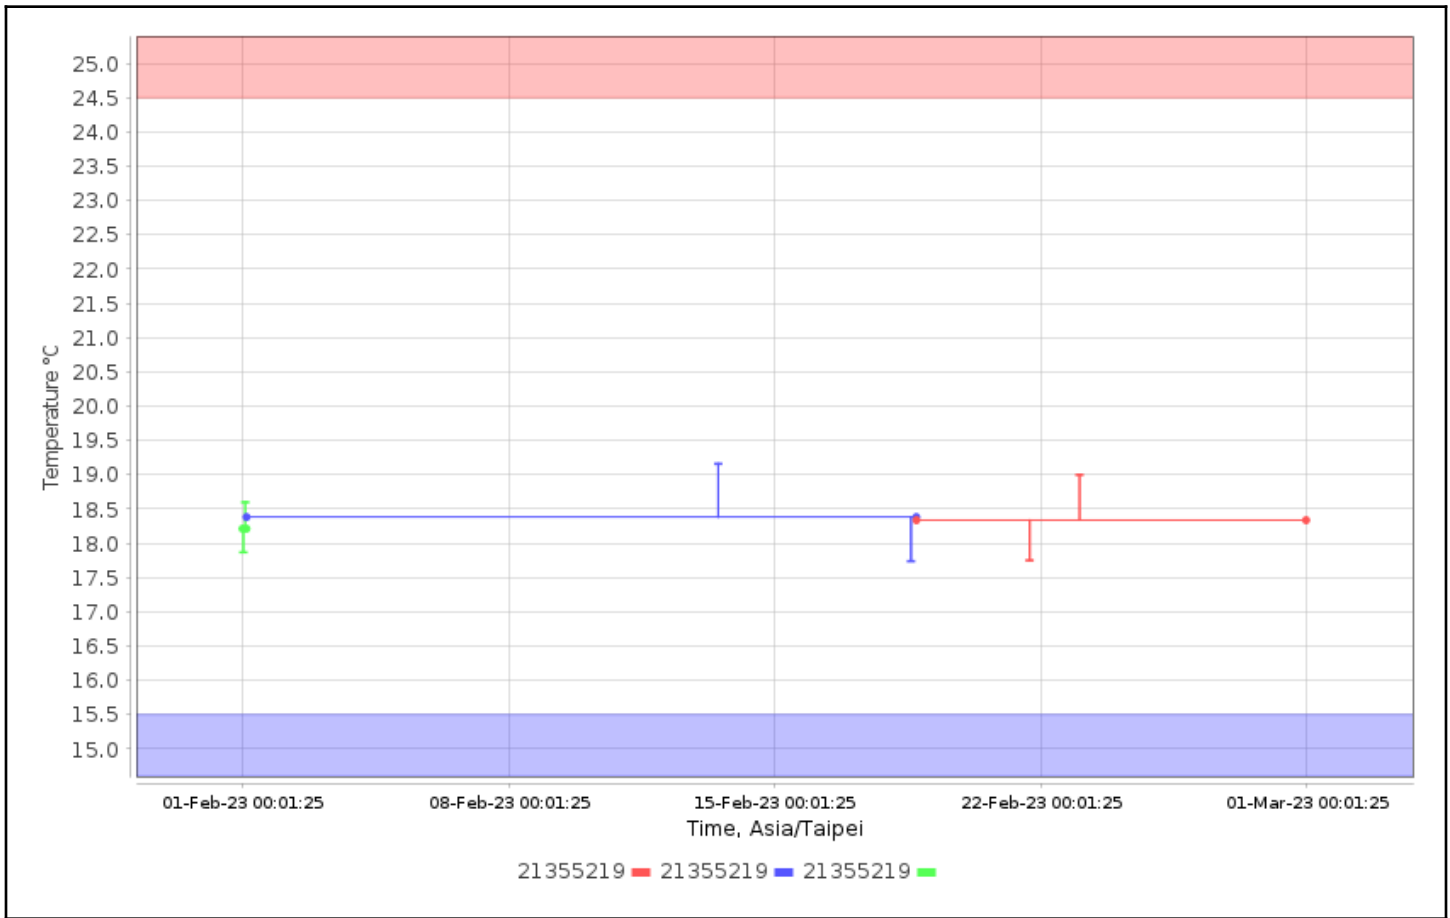

Configuration Names:

Device Types: All

Serial Numbers: 21355219

User Names:

Check for High Alarms: No

Check for Low Alarms: No

Roles:

Trip Info:

Dates: Config Since

Data Range: Between 01-Feb-2023 00:00:00 and 01-Mar-2023 00:00:00

Data Includes Segmented Loggers: No

Graphs - Asia/Taipei

Temperature Multi-Graph

Humidity Multi-Graph

Temperature Alarm Summary

No Data Found

Tabular Data - Temperature

Logger	Trip Information	Trip Length	Max, °C	Min, °C	Mean, °C	STD, °C	MKT, °C
21355219 21355219 CX450	Configured by: CX5000- 21024783	17d15h13m12s	19.16	17.74	18.38	0.23	18.38
21355219 21355219 CX450	Configured by: CX5000- 21024783	22d18h10m39s	18.60	17.87	18.21	0.21	18.21
21355219 21355219 CX450	Configured by: CX5000- 21024783	10d8h45m14s	19.00	17.75	18.34	0.22	18.34

Tabular Data - Humidity

Logger	Trip Information	Trip Length	Max, %	Min, %	Mean, %	STD, %
21355219 21355219 CX450	Configured by: CX5000- 21024783	17d15h13m12s	78.13	47.80	67.85	5.98
21355219 21355219 CX450	Configured by: CX5000- 21024783	22d18h10m39s	60.28	52.67	57.39	2.29
21355219 21355219 CX450	Configured by: CX5000- 21024783	10d8h45m14s	77.14	50.01	64.73	5.69