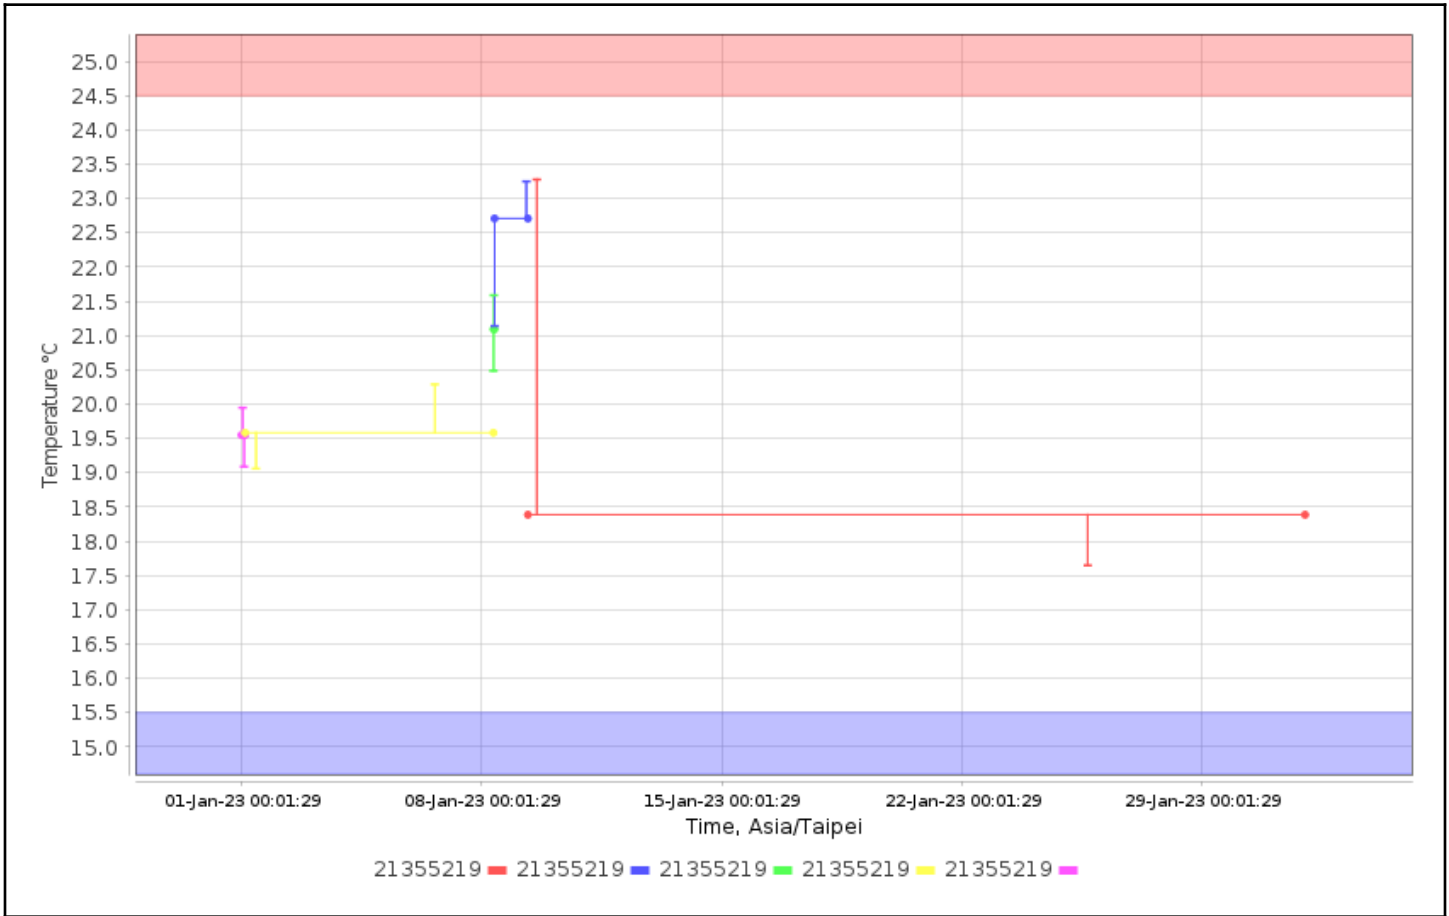

Configuration Names:

Device Types: All

Serial Numbers: 21355219

User Names:

Check for High Alarms: No

Check for Low Alarms: No

Roles:

Trip Info:

Dates: Config Since

Data Range: Between 01-Jan-2023 00:00:00 and 01-Feb-2023 00:00:00

Data Includes Segmented Loggers: No

Graphs - Asia/Taipei

Temperature Multi-Graph

Humidity Multi-Graph

Temperature Alarm Summary

No Data Found

Tabular Data - Temperature

Logger	Trip Information	Trip Length	Max, °C	Min, °C	Mean, °C	STD, °C	MKT, °C
21355219 21355219 CX450	Configured by: CX5000- 21024783	22d18h10m39s	23.28	17.65	18.39	0.55	18.39
21355219 21355219 CX450	Configured by: CX5000- 21024783	23h20m35s	23.25	21.14	22.71	0.24	22.71
21355219 21355219 CX450	Configured by: CX5000- 21024783	31d49s	19.95	19.09	19.55	0.22	19.55
21355219 21355219 CX450	Configured by: CX5000- 21024783	43m44s	21.59	20.49	21.10	0.36	21.10
21355219 21355219 CX450	Configured by: CX5000- 21024783	7d5h44m33s	20.29	19.06	19.58	0.21	19.58

Tabular Data - Humidity

Logger	Trip Information	Trip Length	Max, %	Min, %	Mean, %	STD, %
21355219 21355219 CX450	Configured by: CX5000- 21024783	22d18h10m39s	77.69	34.20	62.08	9.06
21355219 21355219 CX450	Configured by: CX5000- 21024783	23h20m35s	64.59	54.14	60.13	2.00
21355219 21355219 CX450	Configured by: CX5000- 21024783	31d49s	73.31	64.58	70.32	2.35
21355219 21355219 CX450	Configured by: CX5000- 21024783	43m44s	67.34	63.70	65.06	1.21
21355219 21355219 CX450	Configured by: CX5000- 21024783	7d5h44m33s	78.00	56.92	69.61	3.71