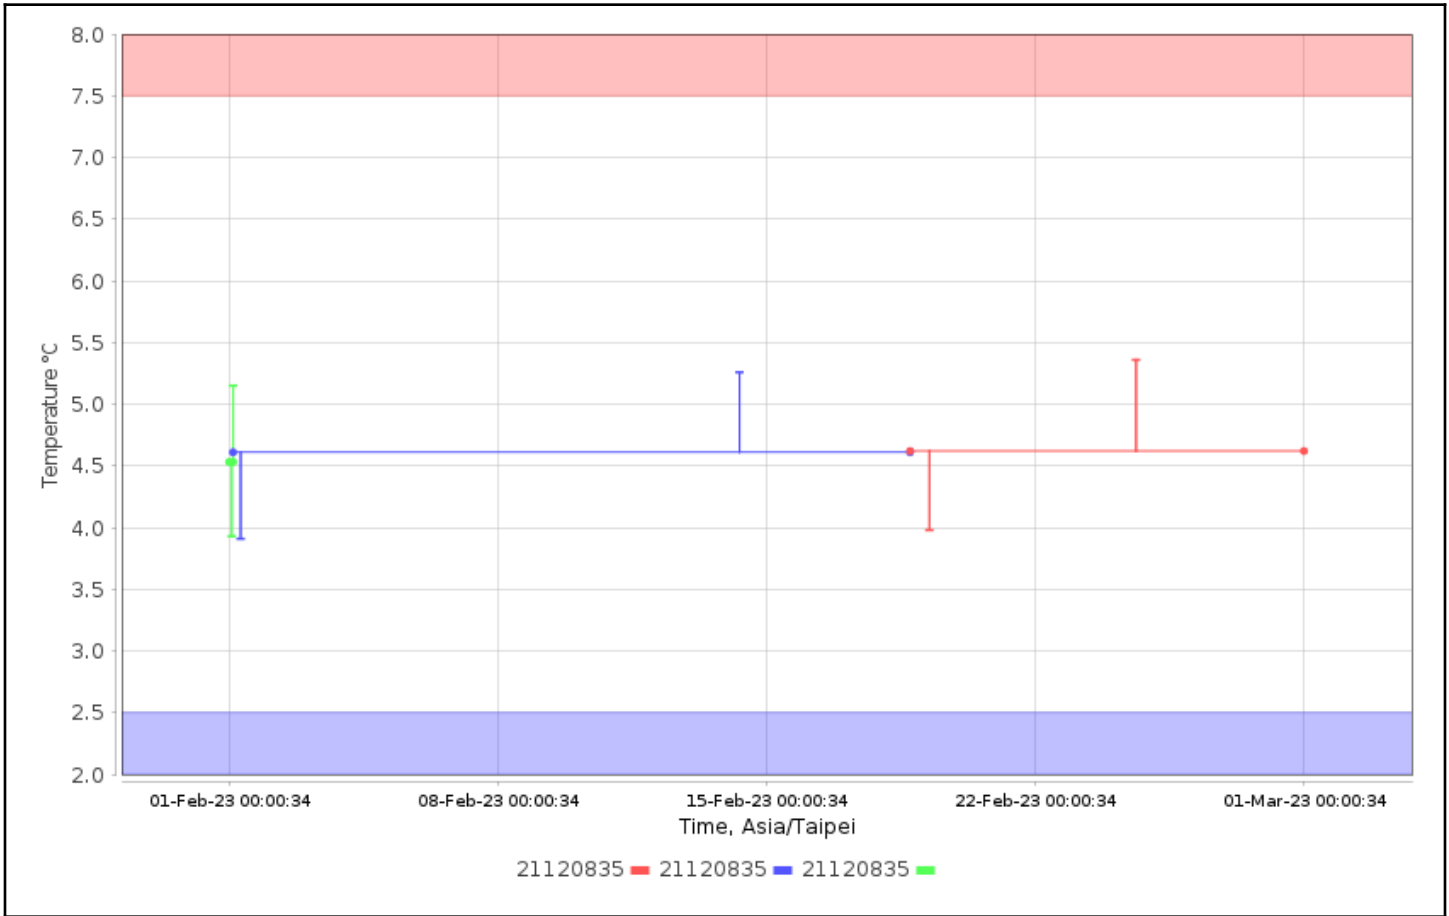

Graphs - Asia/Taipei

Temperature Multi-Graph