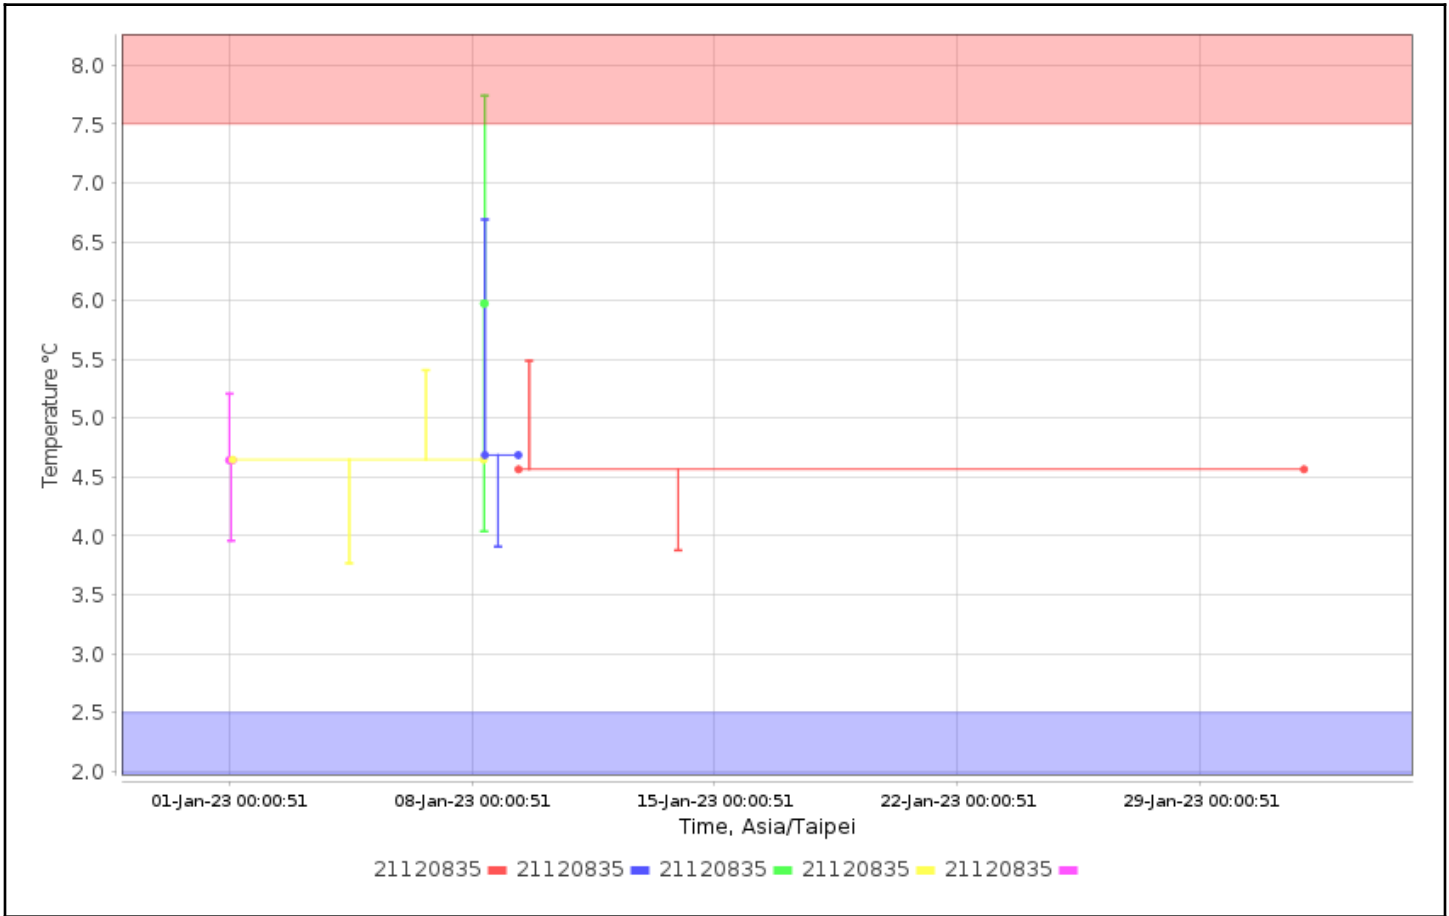

Configuration Names:

Device Types: All

Serial Numbers: 21120835

User Names:

Check for High Alarms: No

Check for Low Alarms: No

Roles:

Trip Info:

Dates: Config Since

Data Range: Between 01-Jan-2023 00:00:00 and 01-Feb-2023 00:00:00

Data Includes Segmented Loggers: No

Graphs - Asia/Taipei

Temperature Multi-Graph

Temperature Alarm Summary

Alarm Type	Number Of Alarmed Loggers
Primary High	1
Primary Low	0
Primary High/Low	0
Probe Disconnect	0
Cloud High	0
Cloud Low	0
Cloud MKT High	0
Cloud MKT Low	0
Cloud Trip Length	0

Logger	User	Type	Out of Range Date	In Range Date	Duration	Max/Min, °C
21120835 21120835 CX402	CX5000-21024783 CX5000 21024783	High Alarm (Single Point)	08-Jan-2023 08:58:16	--	0	7.74

Logger	Configuration Date	Total Duration - Logger Alarms	Total Duration - Cloud Alarms
21120835 21120835 CX402	08-Jan-2023 08:18:15	0	--

Tabular Data - Temperature

Logger	Trip Information	Trip Length	Max, °C	Min, °C	Mean, °C	STD, °C	MKT, °C
21120835 21120835 CX402	Configured by: CX5000- 21024783	43m16s	7.74	4.04	5.98	1.46	5.97
21120835 21120835 CX402	Configured by: CX5000- 21024783	31d58s	5.21	3.96	4.64	0.48	4.64
21120835 21120835 CX402	Configured by: CX5000- 21024783	23h18m43s	6.69	3.91	4.69	0.55	4.69
21120835 21120835 CX402	Configured by: CX5000- 21024783	7d5h46m21s	5.41	3.77	4.65	0.47	4.65
21120835 21120835 CX402	Configured by: CX5000- 21024783	22d18h10m38s	5.49	3.88	4.57	0.44	4.57