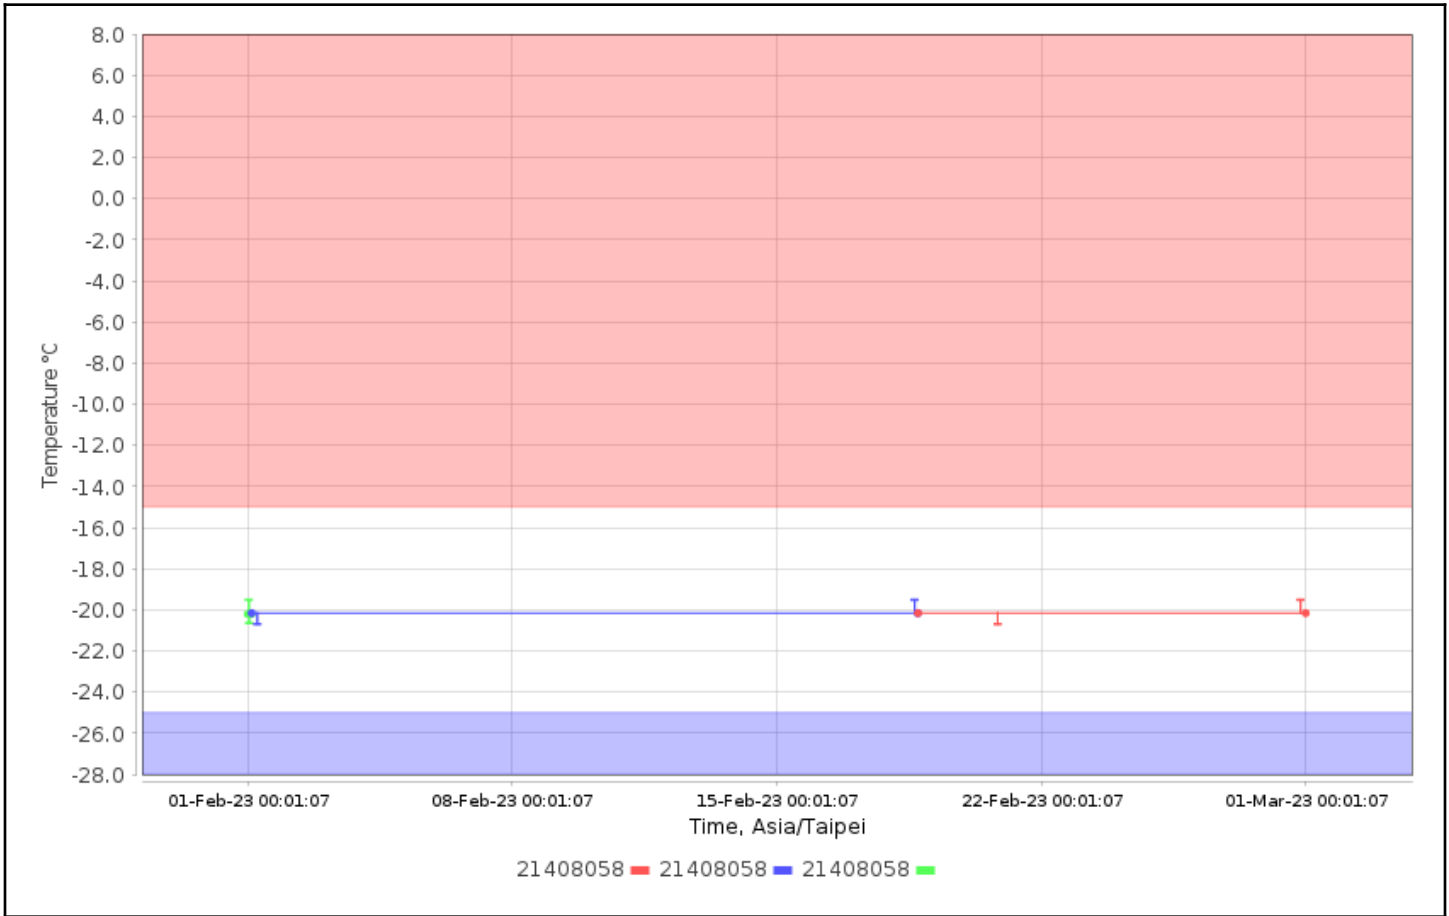

Configuration Names:

Device Types: All

Serial Numbers: 21408058

User Names:

Check for High Alarms: No

Check for Low Alarms: No

Roles:

Trip Info:

Dates: Config Since

Data Range: Between 01-Feb-2023 00:00:00 and 01-Mar-2023 00:00:00

Data Includes Segmented Loggers: No

Graphs - Asia/Taipei

Temperature Multi-Graph

Temperature Alarm Summary

No Data Found

Tabular Data - Temperature

Logger	Trip Information	Trip Length	Max, °C	Min, °C	Mean, °C	STD, °C	MKT, °C
21408058 21408058 CX402	Configured by: CX5000- 21024783	22d18h1m27s	-19.51	-20.64	-20.20	0.40	-20.21
21408058 21408058 CX402	Configured by: CX5000- 21024783	17d15h6m6s	-19.51	-20.69	-20.16	0.39	-20.16
21408058 21408058 CX402	Configured by: CX5000- 21024783	10d8h44m10s	-19.51	-20.69	-20.16	0.38	-20.16

Temperature Summary Statistics

Trip Info	Number of Loggers	Avg Length	Max Length	Min Length	Mean, °C	Std Dev, °C	Min, °C	Max, °C	MKT, °C	Time Above	Time Below
No Matching Value	3	16d21h57m14s	22d18h1m27s	10d8h44m10s	-20.16	0.38	-20.69	-19.51	-20.16	0	0