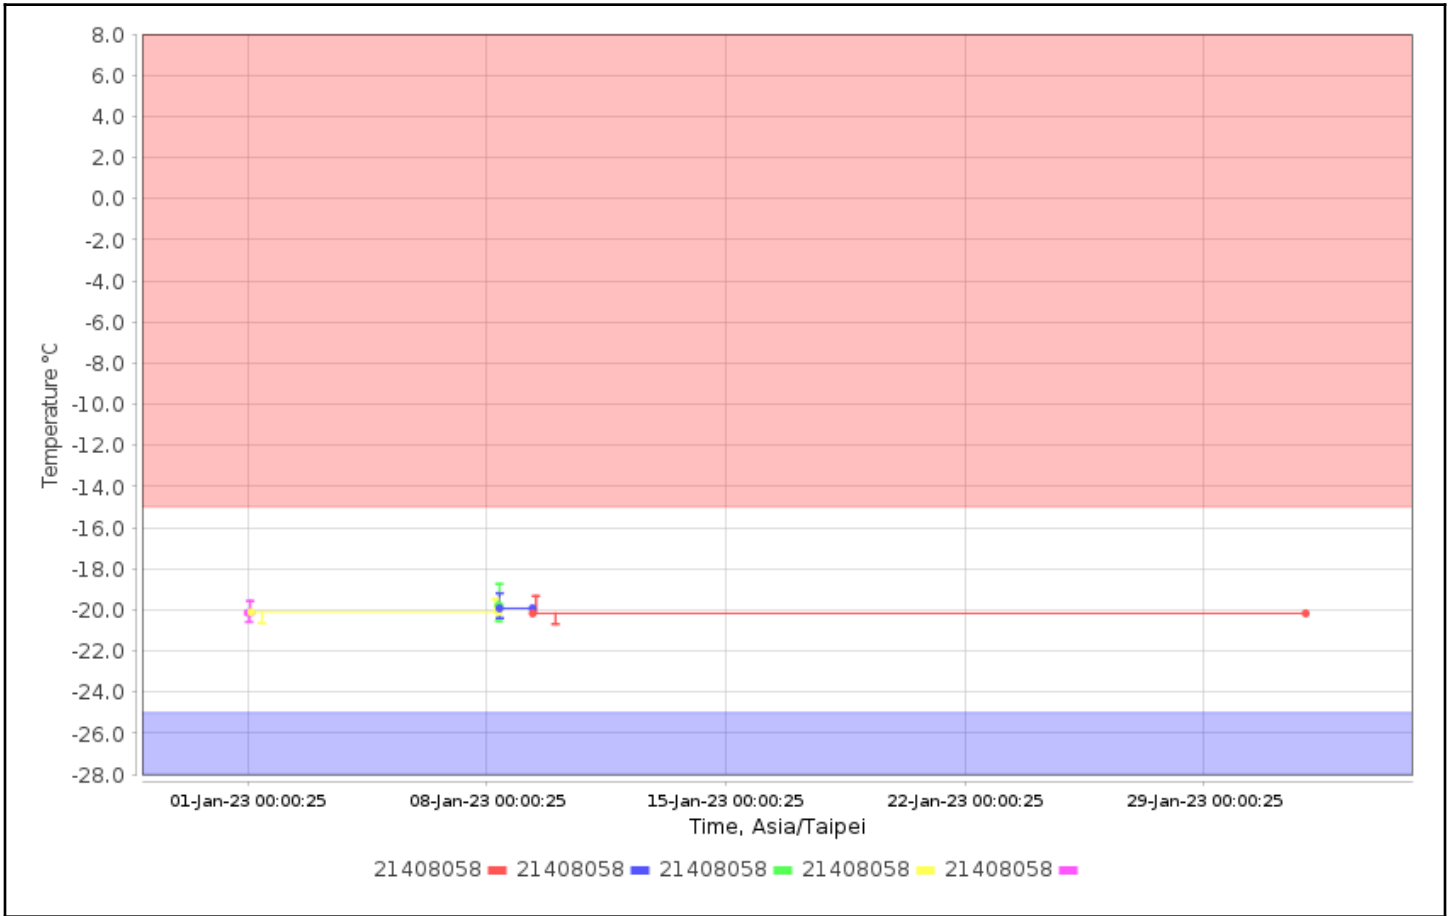

Configuration Names:

Device Types: All

Serial Numbers: 21408058

User Names:

Check for High Alarms: No

Check for Low Alarms: No

Roles:

Trip Info:

Dates: Config Since

Data Range: Between 01-Jan-2023 00:00:00 and 01-Feb-2023 00:00:00

Data Includes Segmented Loggers: No

Graphs - Asia/Taipei

Temperature Multi-Graph

Temperature Alarm Summary

No Data Found

Tabular Data - Temperature

Logger	Trip Information	Trip Length	Max, °C	Min, °C	Mean, °C	STD, °C	MKT, °C
21408058 21408058 CX402	Configured by: CX5000- 21024783	7d5h43m40s	-19.47	-20.64	-20.11	0.38	-20.11
21408058 21408058 CX402	Configured by: CX5000- 21024783	30d23h50m1s	-19.56	-20.59	-20.14	0.40	-20.14
21408058 21408058 CX402	Configured by: CX5000- 21024783	22d18h1m27s	-19.33	-20.69	-20.17	0.39	-20.17
21408058 21408058 CX402	Configured by: CX5000- 21024783	23h18m17s	-19.19	-20.40	-19.92	0.36	-19.93
21408058 21408058 CX402	Configured by: CX5000- 21024783	45m53s	-18.74	-20.55	-19.78	0.68	-19.78

Temperature Summary Statistics

Trip Info	Number of Loggers	Avg Length	Max Length	Min Length	Mean, °C	Std Dev, °C	Min, °C	Max, °C	MKT, °C	Time Above	Time Below
No Matching Value	5	12d9h31m51s	30d23h50m1s	45m53s	-20.15	0.39	-20.69	-18.74	-20.15	0	0