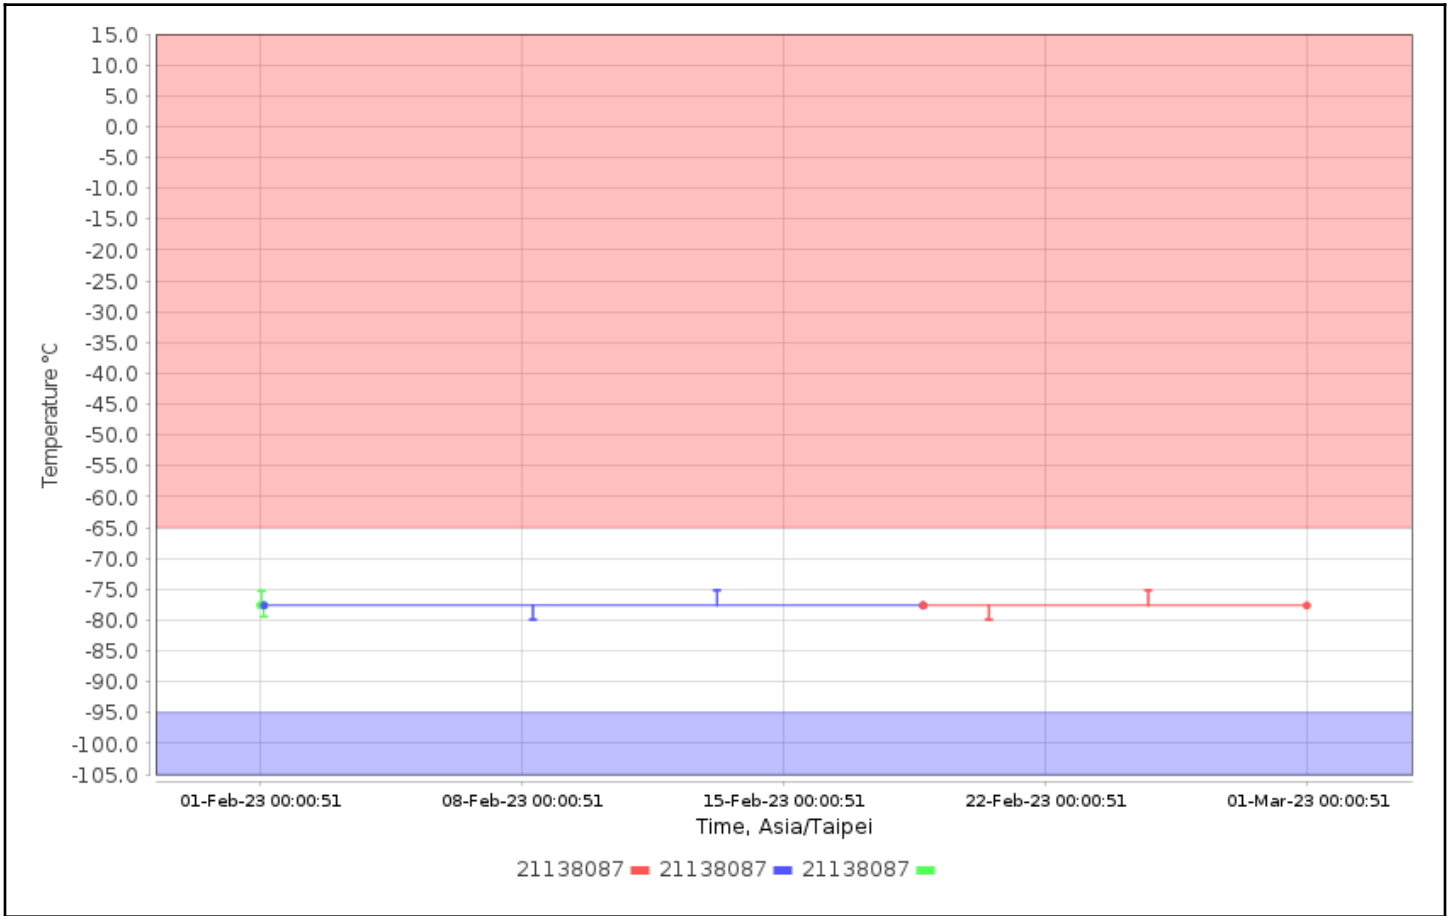

Configuration Names:

Device Types: All

Serial Numbers: 21138087

User Names:

Check for High Alarms: No

Check for Low Alarms: No

Roles:

Trip Info:

Dates: Config Since

Data Range: Between 01-Feb-2023 00:00:00 and 01-Mar-2023 00:00:00

Data Includes Segmented Loggers: No

Graphs - Asia/Taipei

Temperature Multi-Graph

Temperature Alarm Summary

No Data Found

Tabular Data - Temperature

Logger	Trip Information	Trip Length	Max, °C	Min, °C	Mean, °C	STD, °C	MKT, °C
21138087 21138087 CX405	Configured by: CX5000- 21024783	17d15h10m53s	-75.14	-79.93	-77.61	1.49	-77.62
21138087 21138087 CX405	Configured by: CX5000- 21024783	22d18h10m41s	-75.27	-79.43	-77.58	1.59	-77.59
21138087 21138087 CX405	Configured by: CX5000- 21024783	10d8h49m23s	-75.14	-79.93	-77.61	1.49	-77.62

Temperature Summary Statistics

Trip Info	Number of Loggers	Avg Length	Max Length	Min Length	Mean, °C	Std Dev, °C	Min, °C	Max, °C	MKT, °C	Time Above	Time Below
No Matching Value	3	16d22h3m 39s	22d18h10 m41s	10d8h49m 23s	-77.61	1.49	-79.93	-75.14	-77.62	0	0