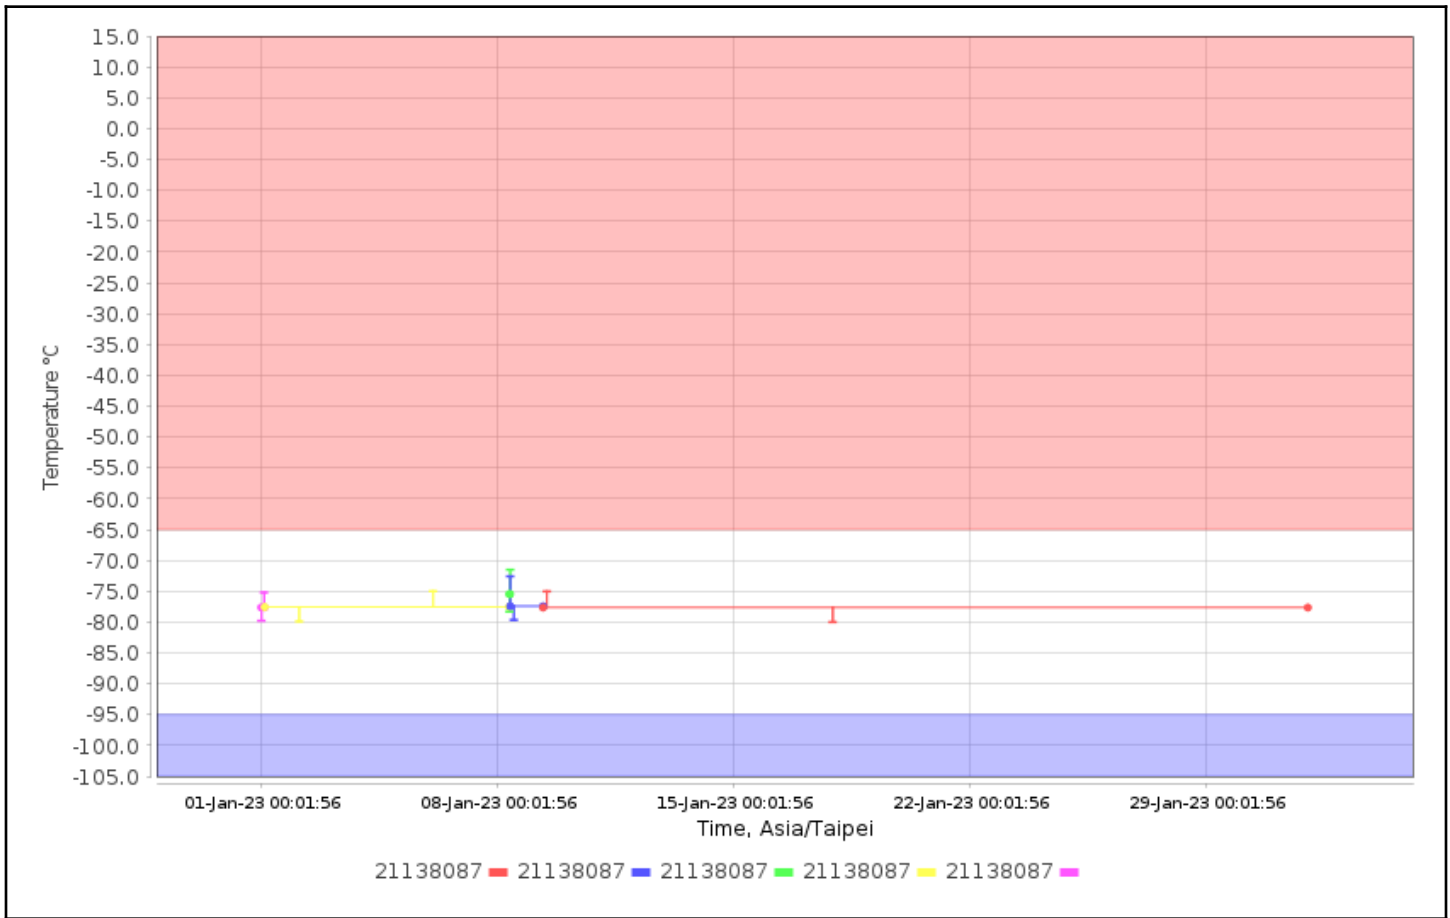

Graphs - Asia/Taipei

Temperature Multi-Graph